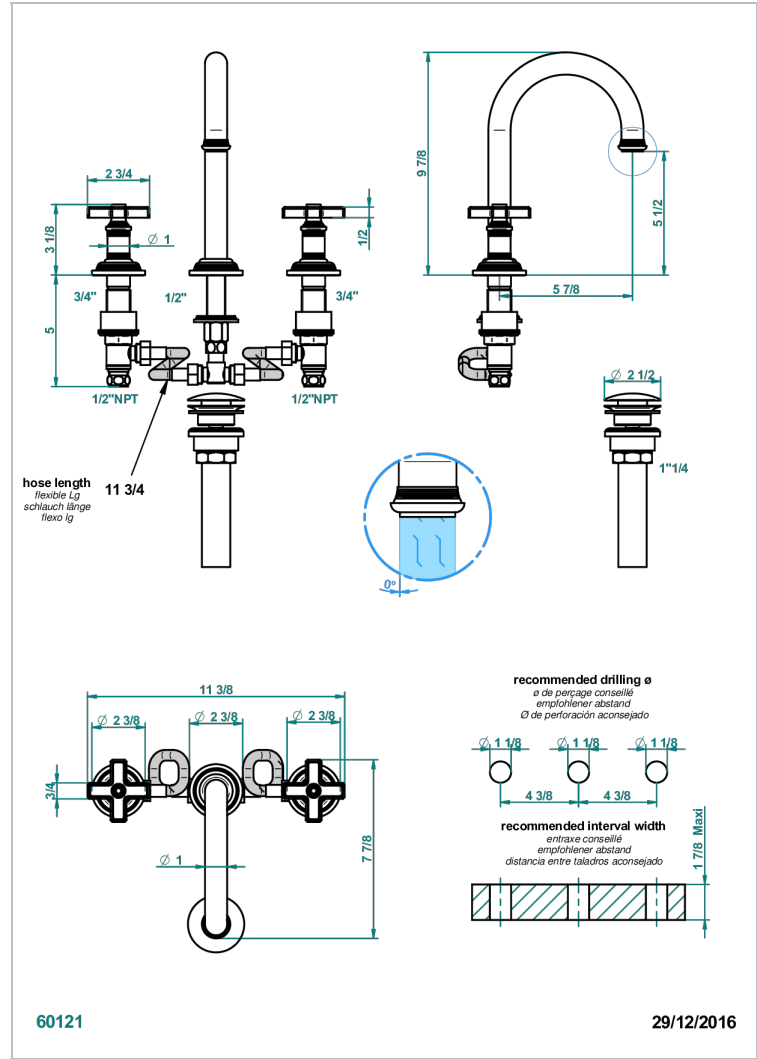

WEST COAST WITH GUILLOCHE DECOR

U9C-152/US

Rim mounted 3-hole basin mixer with waste, high spout

CARACTERÍSTICAS

- West coast with Guilloché decor
- Rim mounted 3-hole basin mixer with waste, high spout

ACABADOS DISPONIBLES