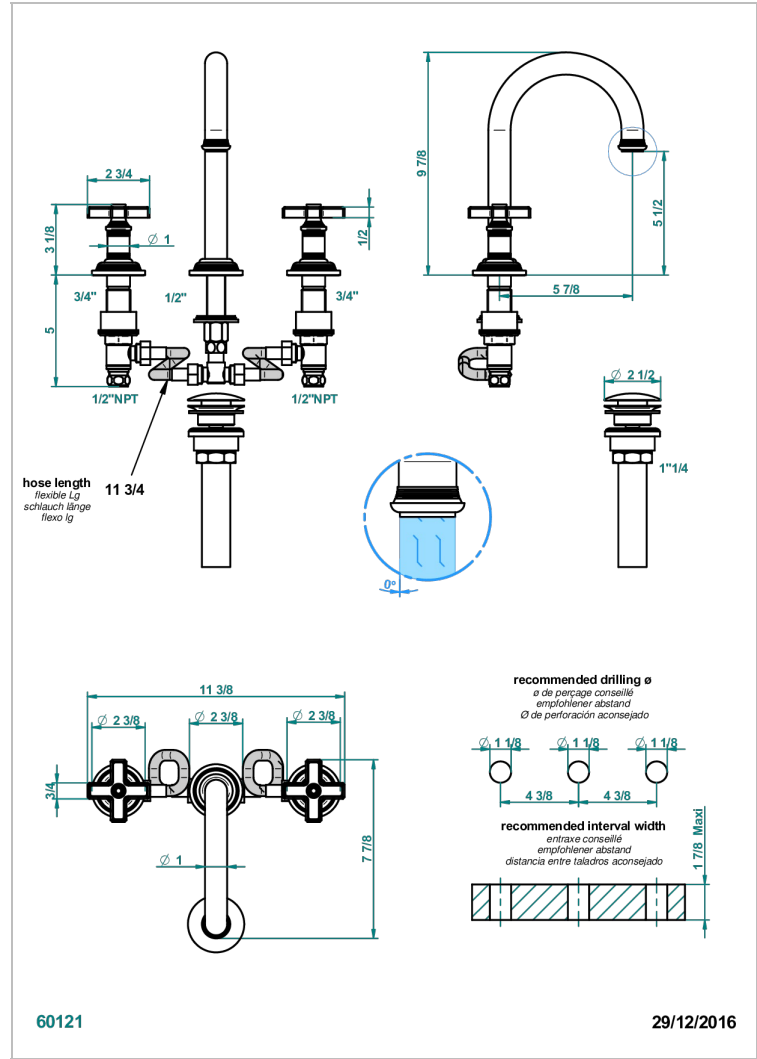

WEST COAST WITH GUILLOCHE DECOR

U9C-152/US

Widespread lavatory set, high spout, with drain

CHARACTERISTIC

- West coast with Guilloché decor
- Widespread lavatory set, high spout, with drain

AVAILABLE FINITIONS