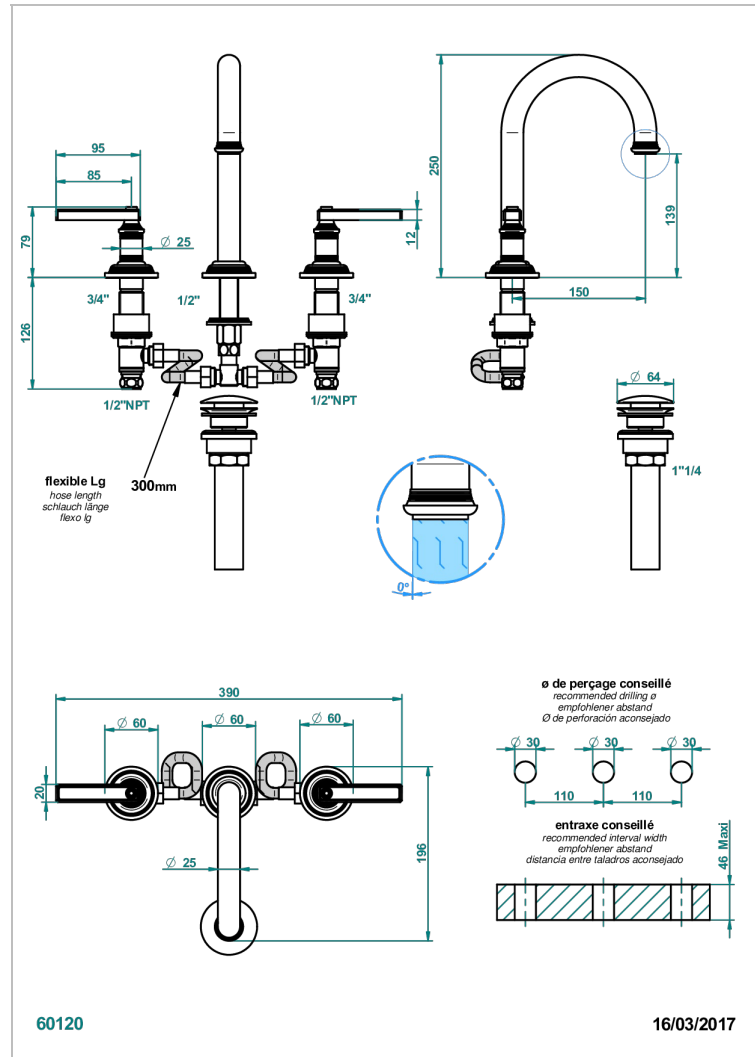

WEST COAST METAL WITH LEVER

U9B-152/US

Rim mounted 3-hole basin mixer with waste, high spout

CARACTERÍSTICAS

- West Coast Metal with lever
- Rim mounted 3-hole basin mixer with waste, high spout

ACABADOS DISPONIBLES