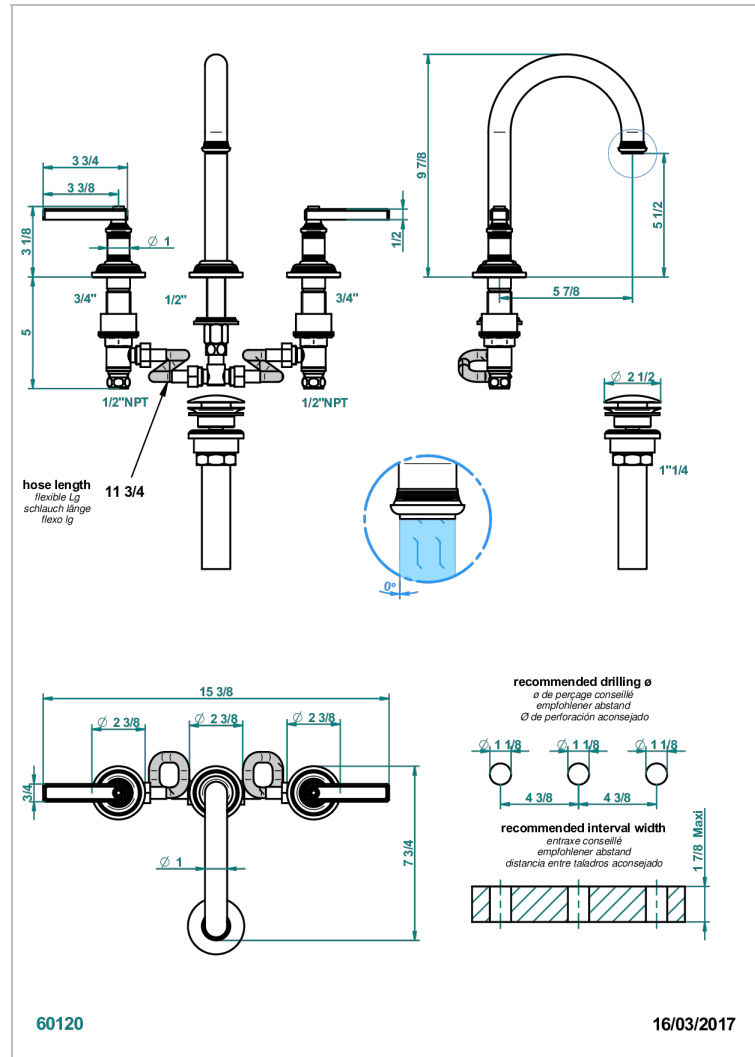

WEST COAST METAL WITH LEVER

U9B-152/US

Rim mounted 3-hole basin mixer with waste, high spout

CARACTERÍSTICAS

- West Coast Metal with lever
- Rim mounted 3-hole basin mixer with waste, high spout

ACABADOS DISPONIBLES