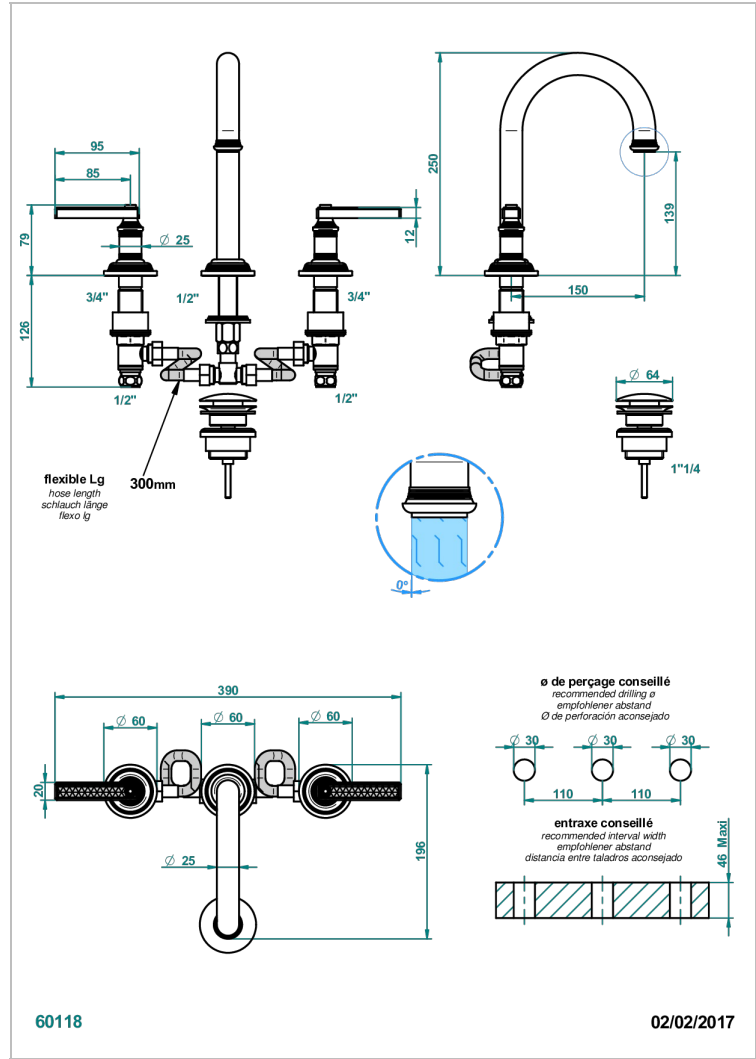

WEST COAST WITH GUILLOCHE DECOR WITH LEVER

U9D-152

Rim mounted 3-hole basin mixer with waste, high spout

CHARACTERISTIC

- ACS : 18ACCLY393
- NF : NF EN 200 - IA - Chrome
- SVGW-SSIGE : 1901-6813

STANDARDS

AVAILABLE FINITIONS