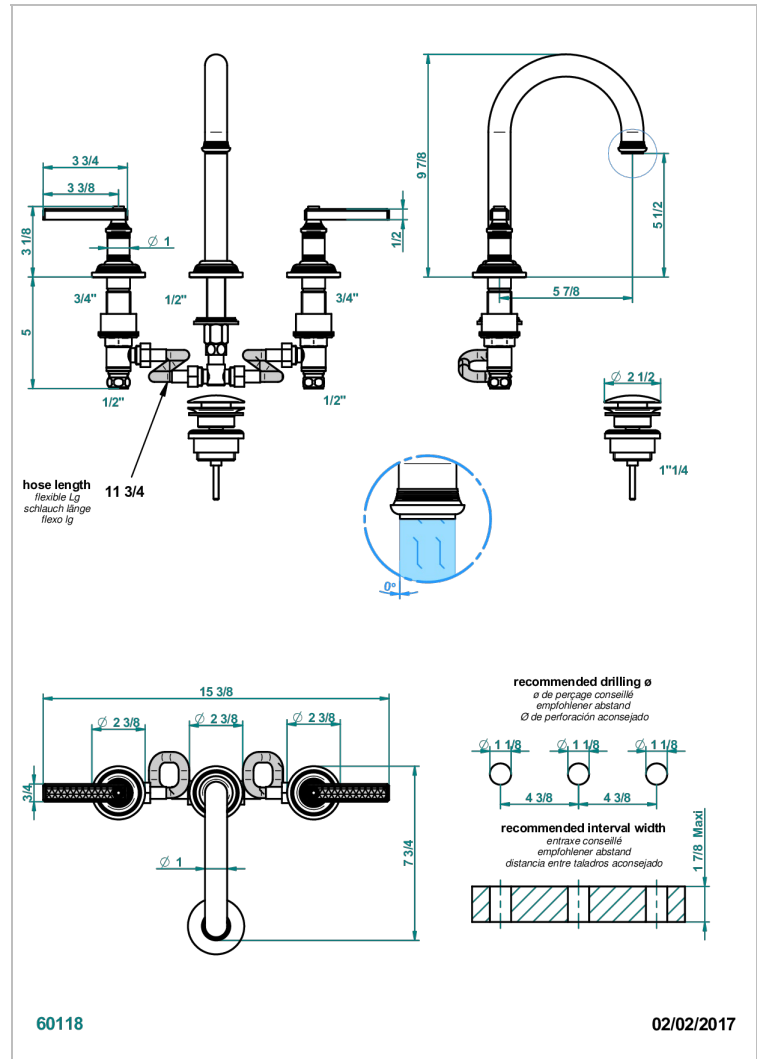

WEST COAST WITH GUILLOCHE DECOR WITH LEVER

U9D-152

Rim mounted 3-hole basin mixer with waste, high spout

CHARACTERISTIC

- ACS : 18ACCLY393
- NF : NF EN 200 - IA - Chrome
- SVGW-SSIGE : 1901-6813

STANDARDS

AVAILABLE FINITIONS