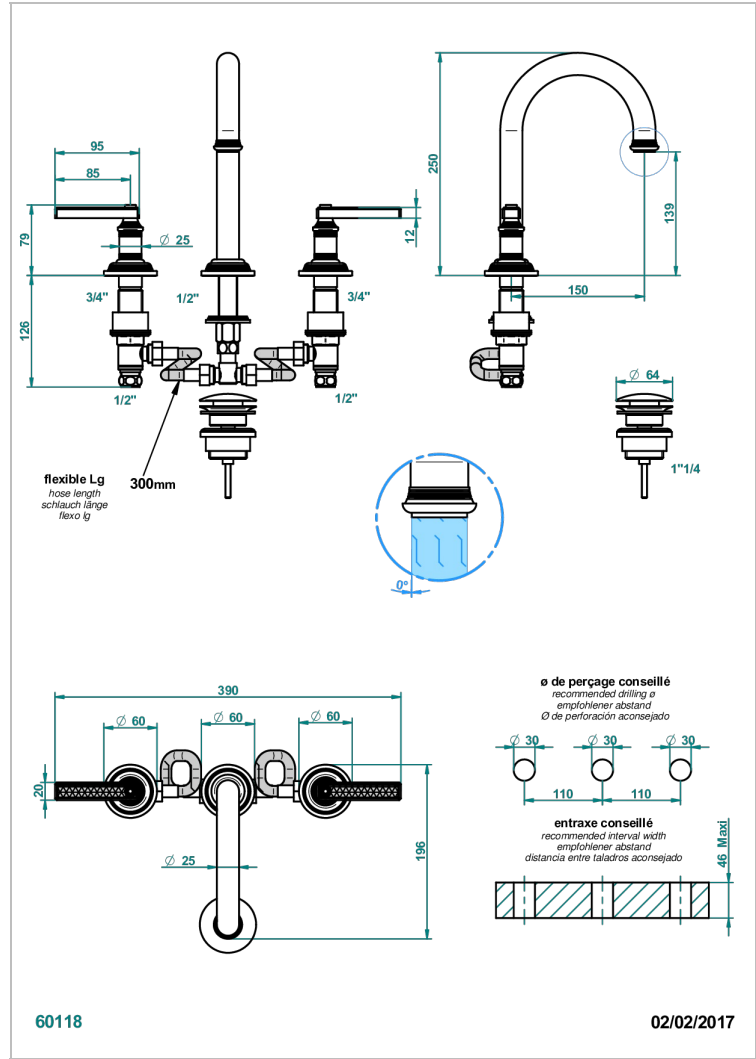

# WEST COAST WITH GUILLOCHE DECOR WITH LEVER

U9D-152

Rim mounted 3-hole basin mixer with waste, high spout

## CHARACTERISTIC

- ACS : 18ACCLY393
- NF : NF EN 200 - IA - Chrome
- SVGW-SSIGE : 1901-6813