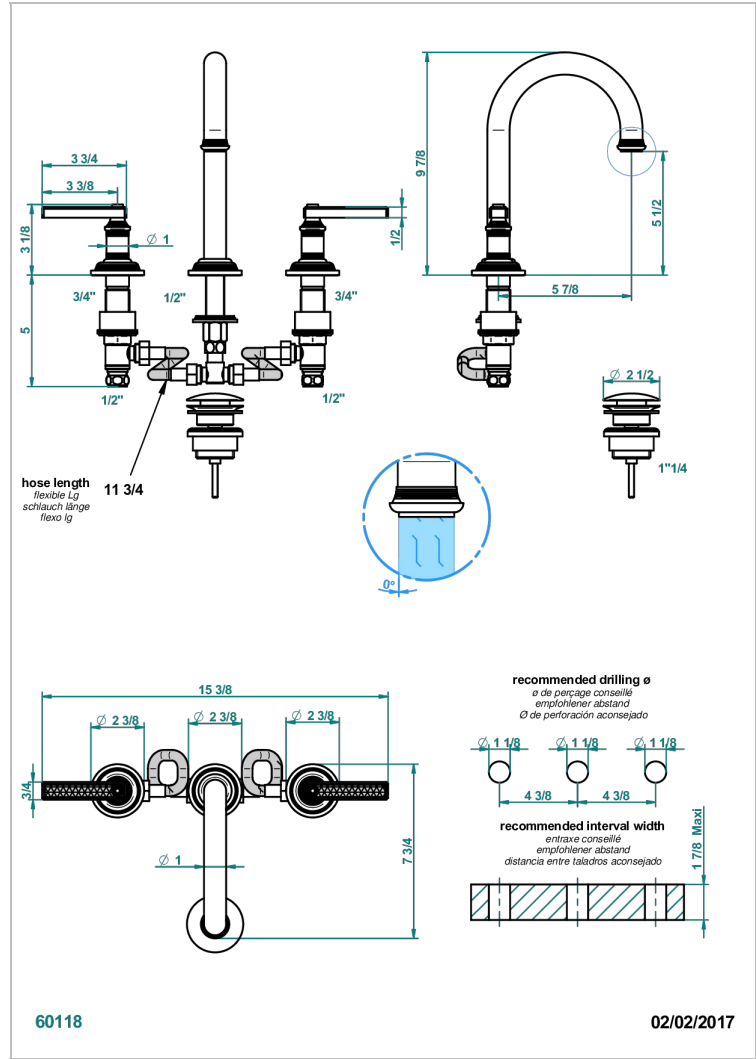

# WEST COAST WITH GUILLOCHE DECOR WITH LEVER

U9D-152

Rim mounted 3-hole basin mixer with waste, high spout

## CHARACTERISTIC

- ACS : 18ACCLY393
- NF : NF EN 200 - IA - Chrome
- SVGW-SSIGE : 1901-6813