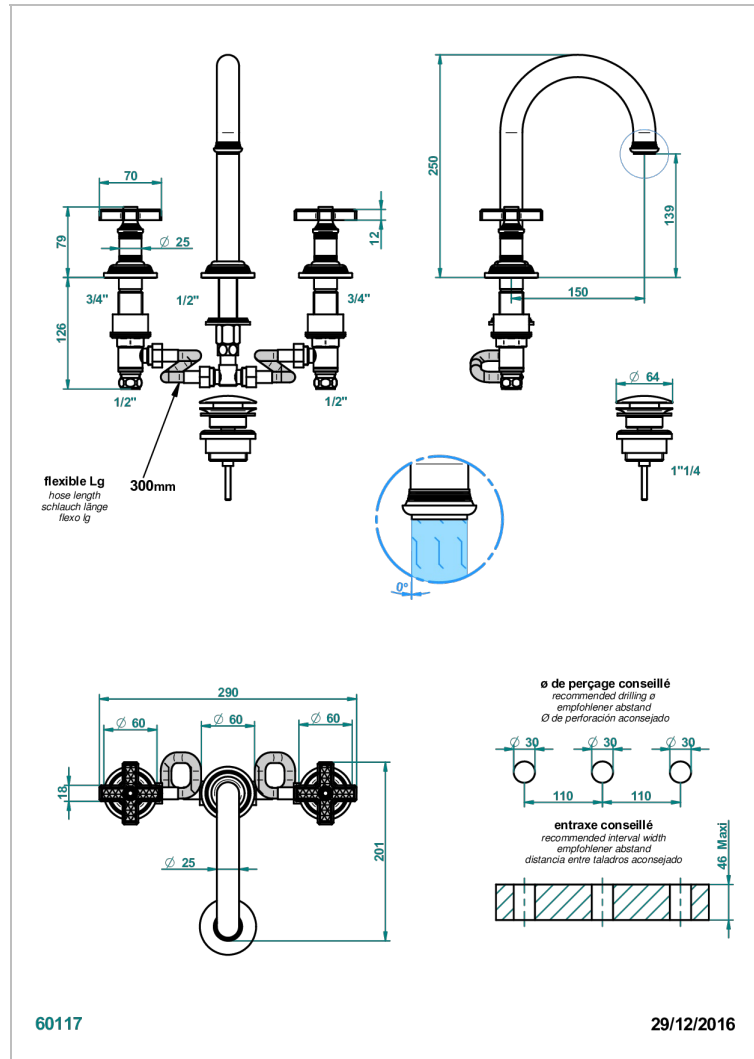

# WEST COAST WITH GUILLOCHE DECOR

U9C-152

Rim mounted 3-hole basin mixer with waste, high spout

## CHARACTERISTIC

- ACS : 18ACCLY393
- NF : NF EN 200 - IA - Chrome
- SVGW-SSIGE : 1901-6813