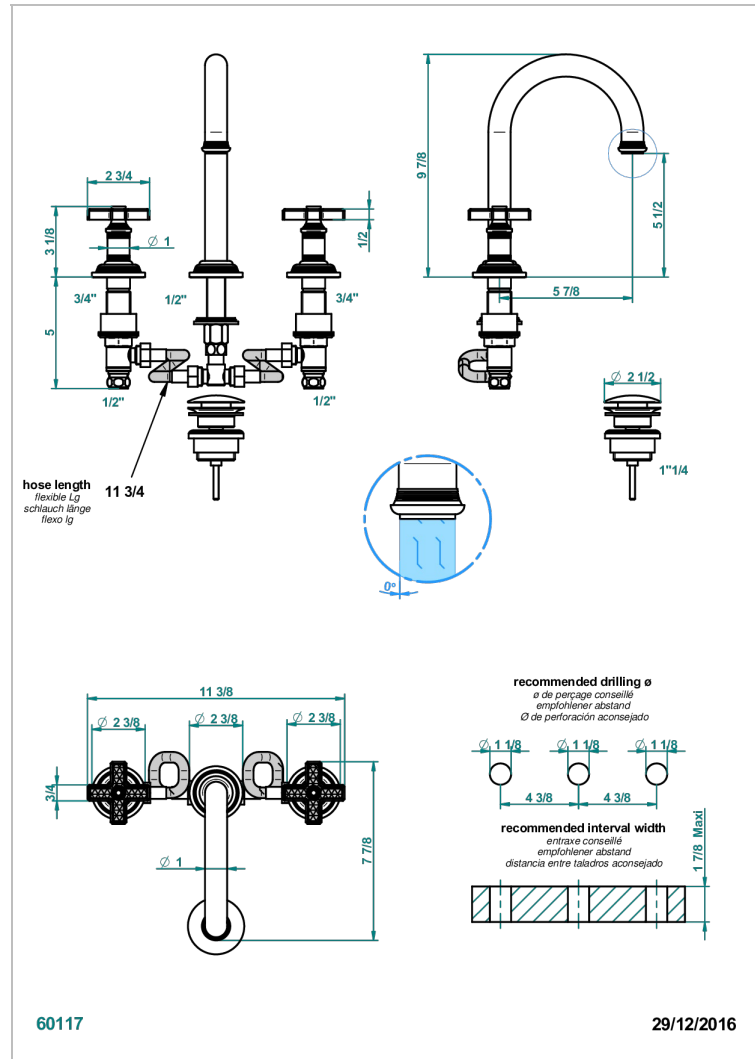

WEST COAST WITH GUILLOCHE DECOR

U9C-152

Rim mounted 3-hole basin mixer with waste, high spout

CHARACTERISTIC

- ACS : 18ACCLY393
- NF : NF EN 200 - IA - Chrome
- SVGW-SSIGE : 1901-6813

STANDARDS

AVAILABLE FINITIONS