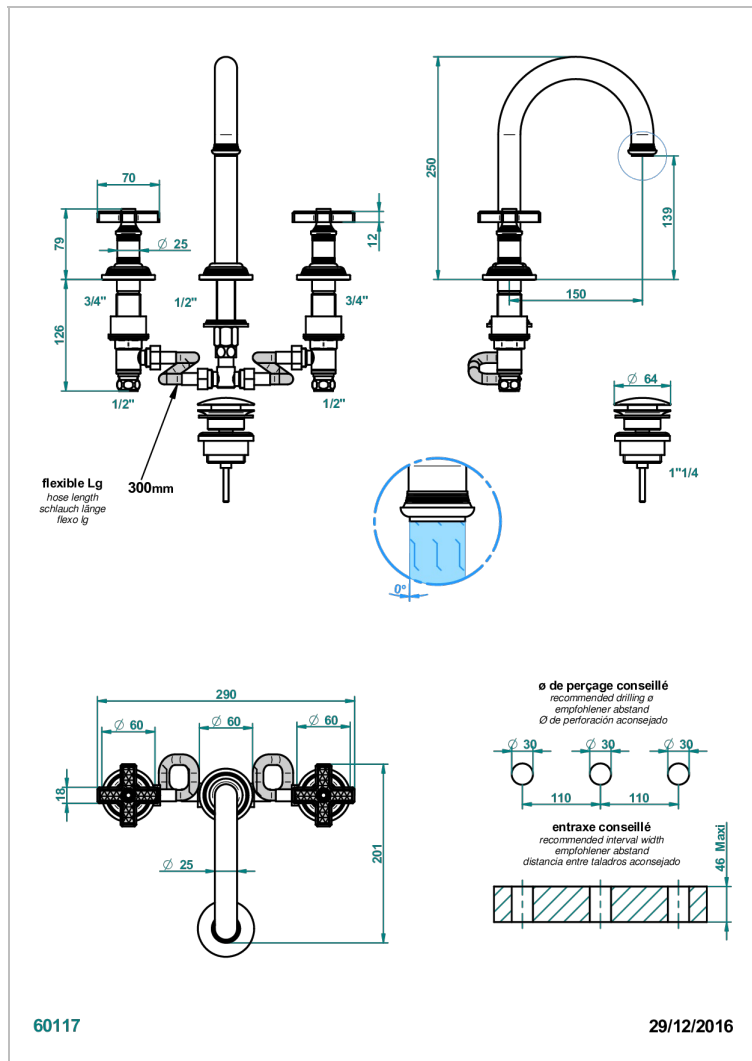

WEST COAST WITH GUILLOCHE DECOR

U9C-152

Rim mounted 3-hole basin mixer with waste, high spout

CHARACTERISTIC

- ACS : 18ACCLY393
- NF : NF EN 200 - IA - Chrome
- SVGW-SSIGE : 1901-6813

STANDARDS

AVAILABLE FINITIONS