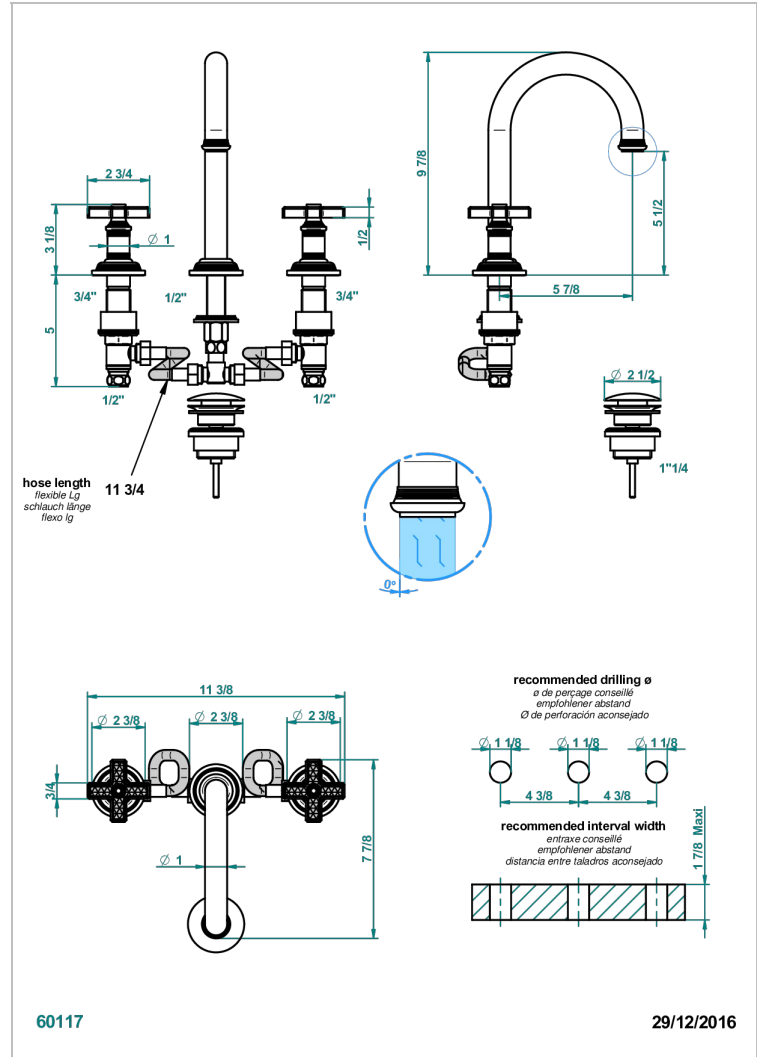

# WEST COAST WITH GUILLOCHE DECOR

U9C-152

Rim mounted 3-hole basin mixer with waste, high spout

## CHARACTERISTIC

- ACS : 18ACCLY393
- NF : NF EN 200 - IA - Chrome
- SVGW-SSIGE : 1901-6813