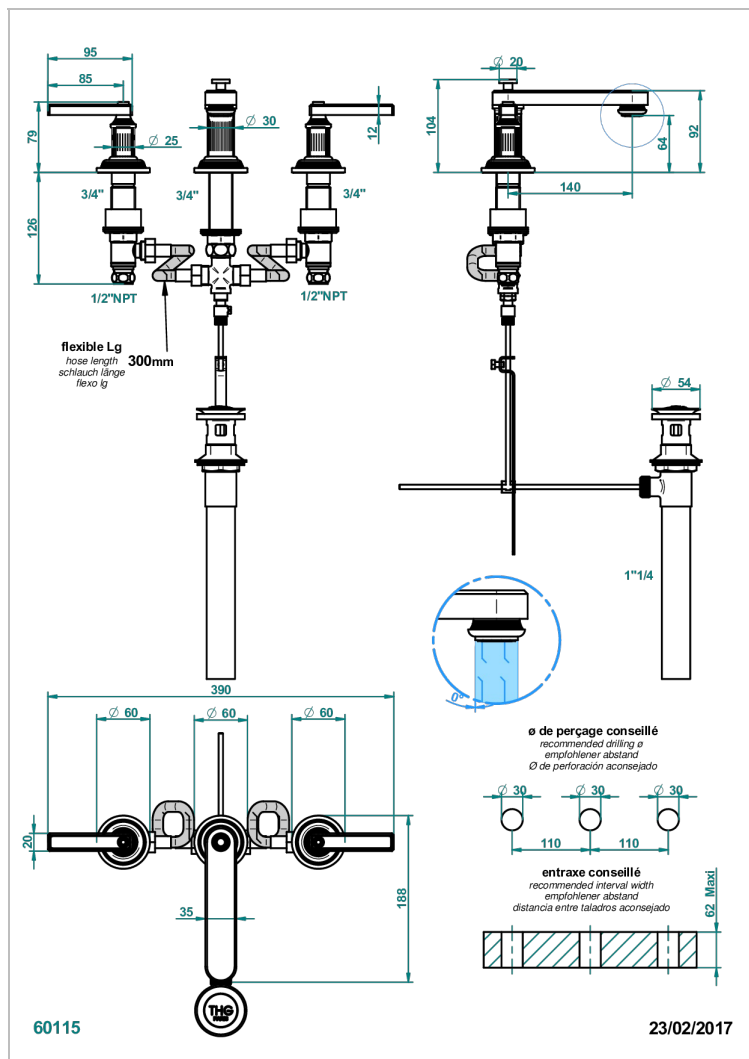

GRAND CENTRAL METAL WITH LEVER

U9L-151/US

Rim mounted 3-hole basin mixer with waste

CARACTERÍSTICAS

- Grand central Metal with lever
- Rim mounted 3-hole basin mixer with waste

ACABADOS DISPONIBLES

Bronce claro - D01
Cerámica negra mate - D30
Cobre viejo mate - H07
Cromo - A02
Cromo mate - C02
Dorado - F01

Dorado mate - F07
Dorado pálido - F30
Dorado pálido mate (sin barniz) - F31
Natural smoked Brass - A13
Níquel - B01
Níquel mate - C01

Níquel viejo - H28
Polished chrome with gold inlay - GA1
Pvd blush - H62
Pvd blush mate - H60
Pvd color latón - H49
Pvd color latón mate - H50