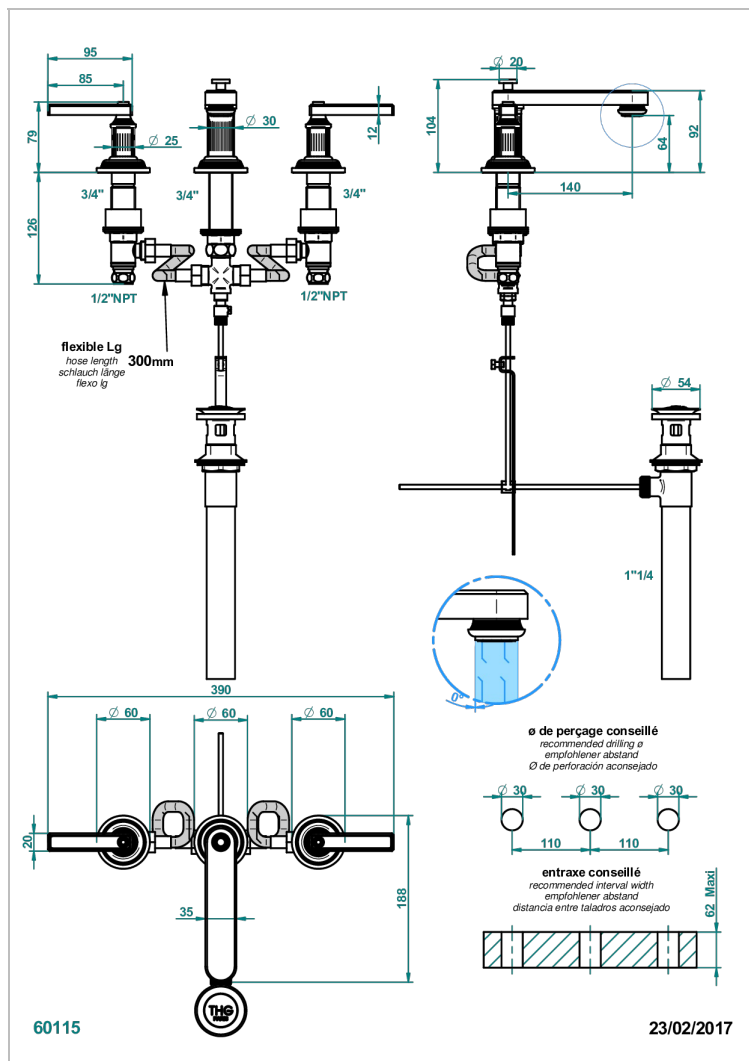

# GRAND CENTRAL METAL WITH LEVER HANDLES

U9L-151/US

Widespread lavatory set with drain

## CHARACTERISTIC

- Grand central Metal with lever handles
- Widespread lavatory set with drain