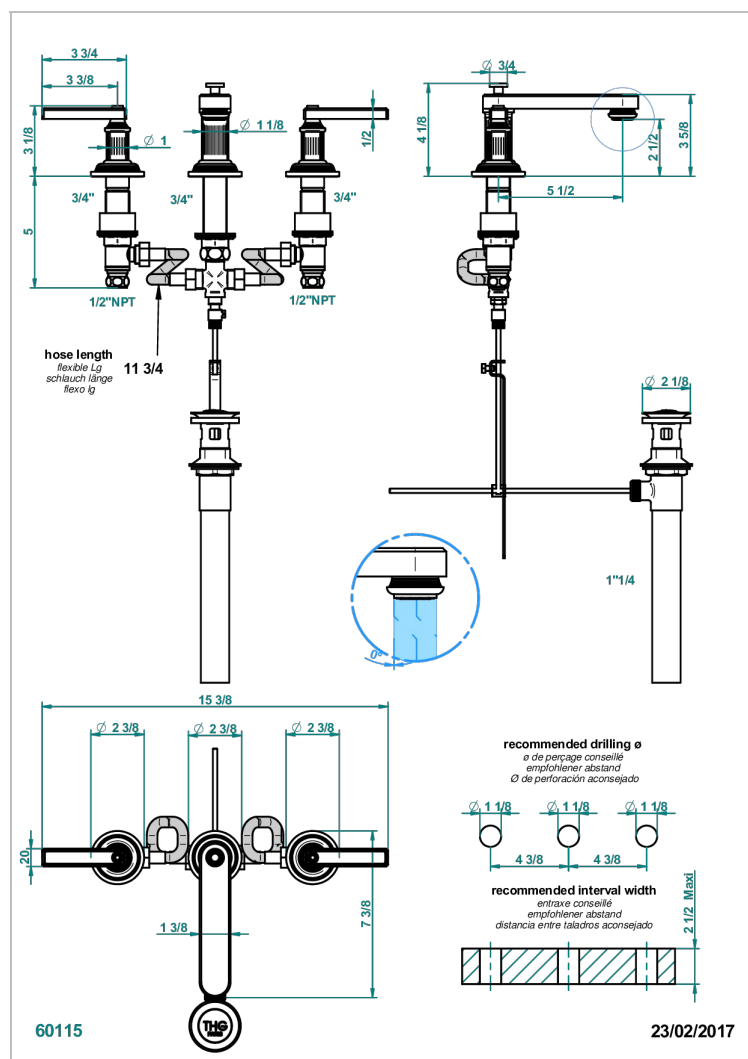

GRAND CENTRAL METAL WITH LEVER

U9L-151/US

Rim mounted 3-hole basin mixer with waste

CARACTERÍSTICAS

- Grand central Metal with lever
- Rim mounted 3-hole basin mixer with waste

ACABADOS DISPONIBLES

Bronce claro - D01
Cerámica negra mate - D30
Cobre viejo mate - H07
Cromo - A02
Cromo mate - C02
Dorado - F01

Dorado mate - F07
Dorado pálido - F30
Dorado pálido mate (sin barniz) - F31
Natural smoked Brass - A13
Níquel - B01
Níquel mate - C01

Níquel viejo - H28
Polished chrome with gold inlay - GA1
Pvd blush - H62
Pvd blush mate - H60
Pvd color latón - H49
Pvd color latón mate - H50