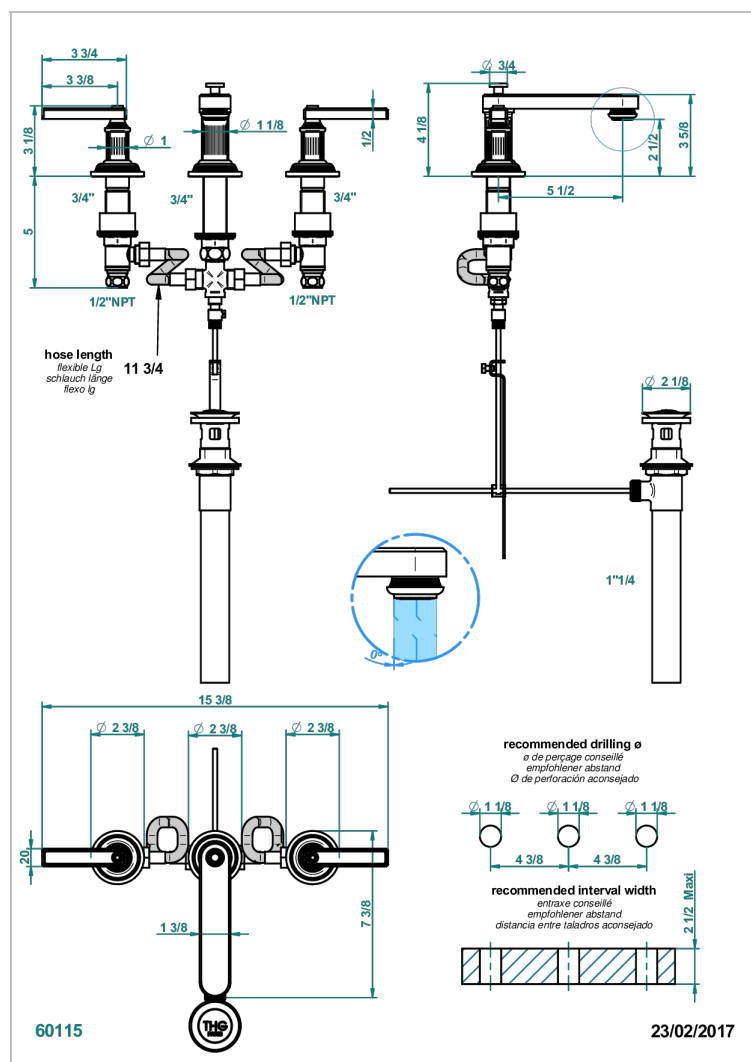

GRAND CENTRAL METAL WITH LEVER HANDLES

U9L-151/US

Widespread lavatory set with drain

CHARACTERISTIC

- Grand central Metal with lever handles
- Widespread lavatory set with drain

AVAILABLE FINITIONS

Black ceram - D30
Blush PVD - H62
Brass color PVD - H49
Brown bronze color PVD - F33
Chrome polished - A02
Copper antique matt, coated - H07