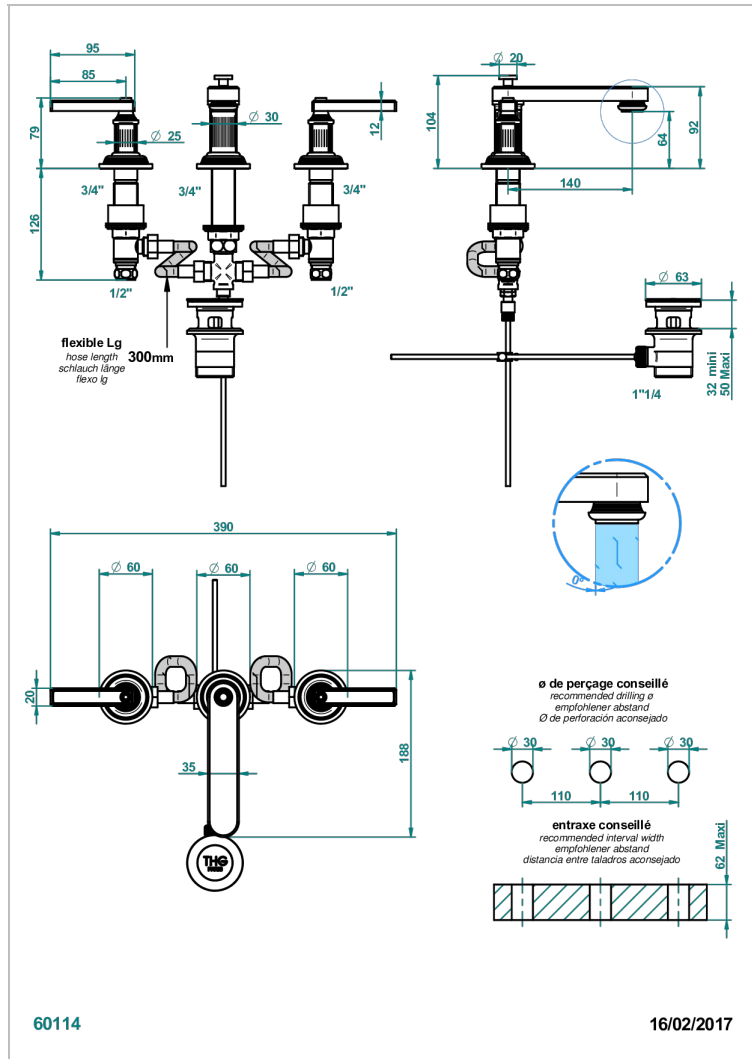

# GRAND CENTRAL METAL WITH LEVER

U9L-151

3孔台盆龙头，带下水器