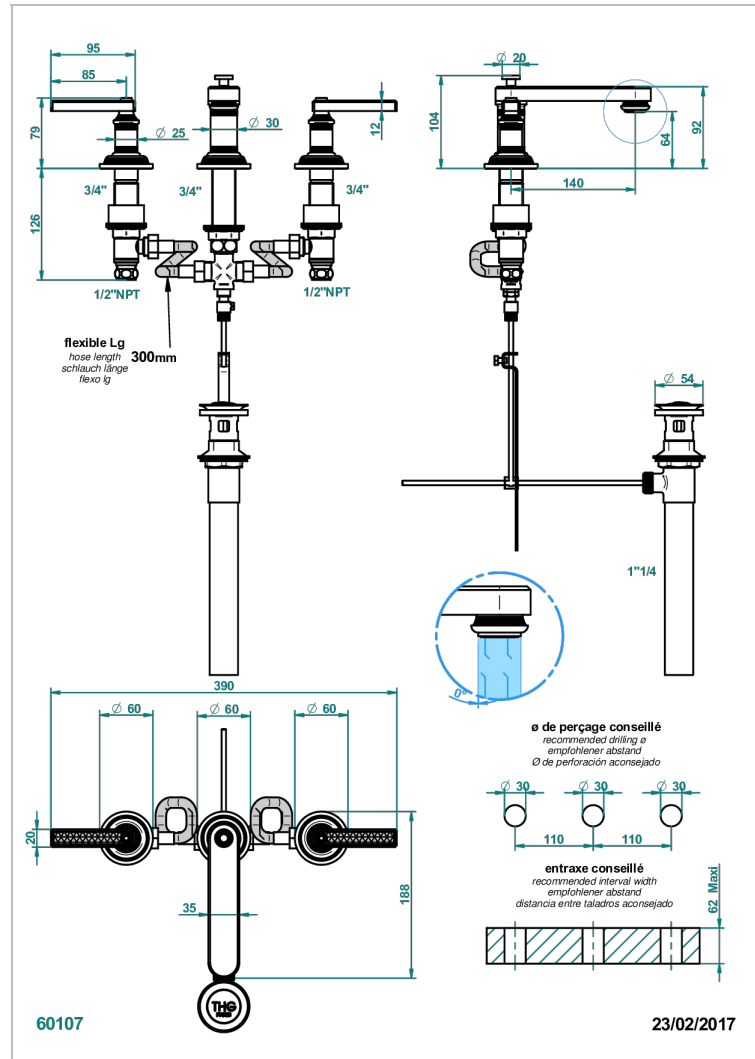

WEST COAST WITH GUILLOCHE DECOR WITH LEVER

U9D-151/US

Rim mounted 3-hole basin mixer with waste

CARACTERÍSTICAS

- West coast with Guilloché decor with lever
- Rim mounted 3-hole basin mixer with waste

ACABADOS DISPONIBLES