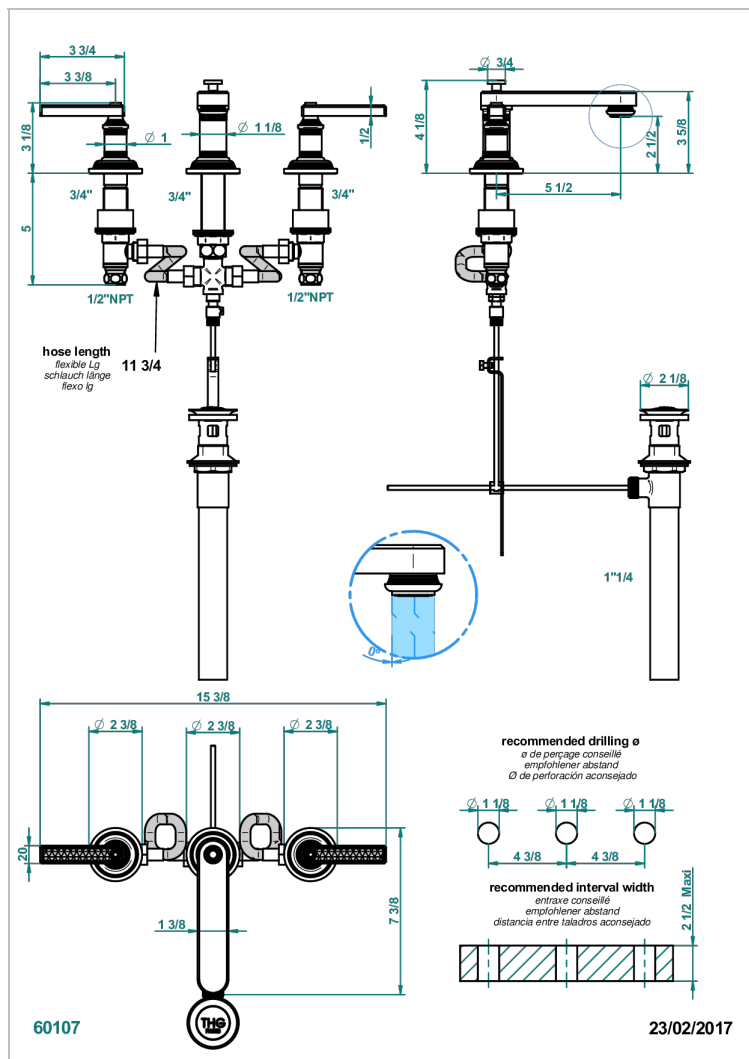

WEST COAST WITH GUILLOCHE DECOR WITH LEVER

U9D-151/US

Rim mounted 3-hole basin mixer with waste

CARACTERÍSTICAS

- West coast with Guilloché decor with lever
- Rim mounted 3-hole basin mixer with waste

ACABADOS DISPONIBLES