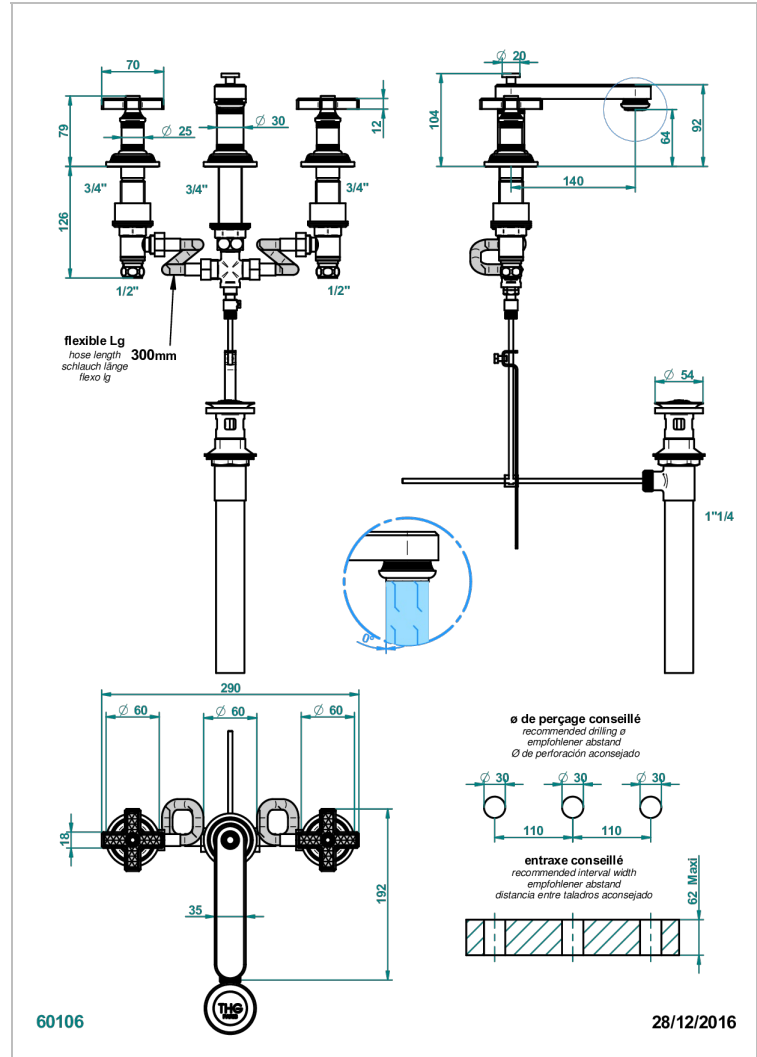

# WEST COAST WITH GUILLOCHE DECOR

U9C-151/US

Rim mounted 3-hole basin mixer with waste

## CARACTERÍSTICAS

- West coast with Guilloché decor
- Rim mounted 3-hole basin mixer with waste