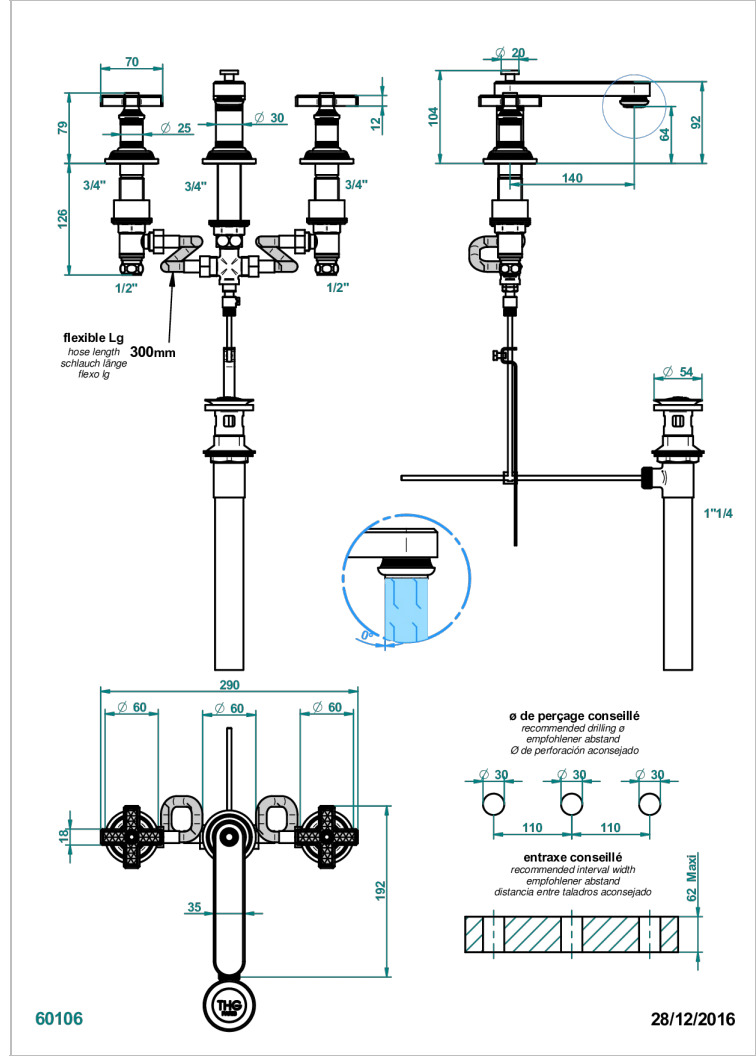

# WEST COAST WITH GUILLOCHE DECOR

U9C-151/US

Widespread lavatory set with drain

## CHARACTERISTIC

- West coast with Guilloché decor
- Widespread lavatory set with drain