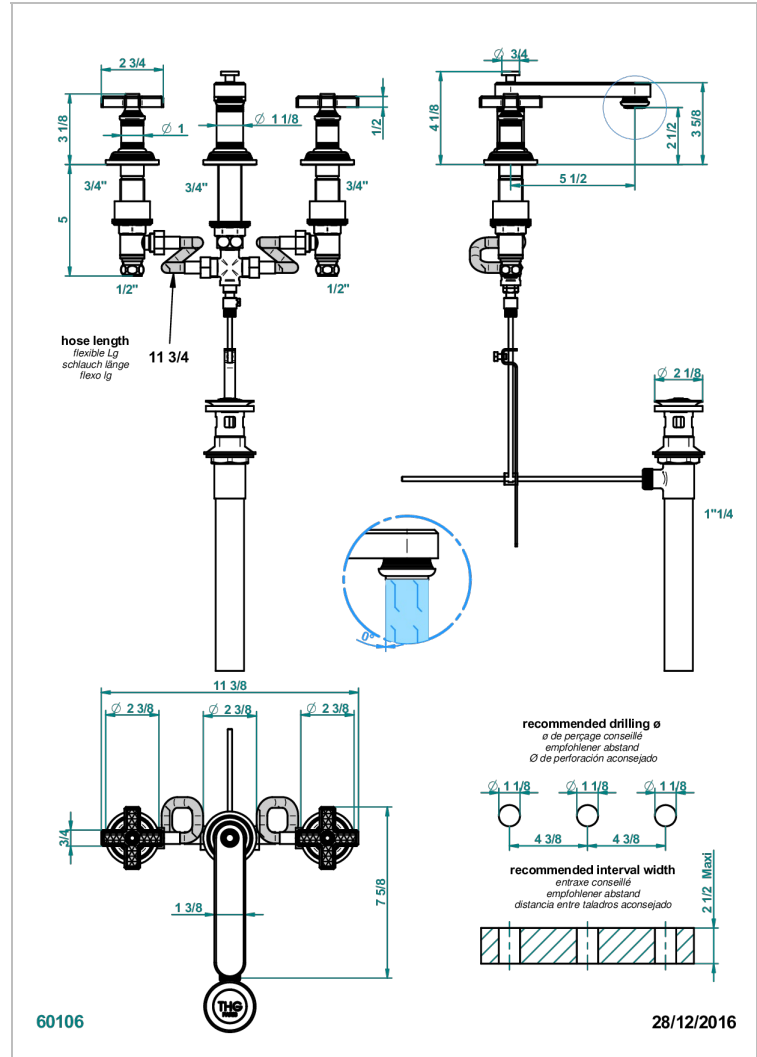

WEST COAST WITH GUILLOCHE DECOR

U9C-151/US

Rim mounted 3-hole basin mixer with waste

CARACTERÍSTICAS

- West coast with Guilloché decor
- Rim mounted 3-hole basin mixer with waste

ACABADOS DISPONIBLES

Bronce claro - D01
Cerámica negra mate - D30
Cobre viejo mate - H07
Cromo - A02
Cromo mate - C02
Dorado - F01

Dorado mate - F07
Dorado pálido - F30
Dorado pálido mate (sin barniz) - F31
Natural smoked Brass - A13
Níquel - B01
Níquel mate - C01

Níquel viejo - H28
Polished chrome with gold inlay - GA1
Pvd blush - H62
Pvd blush mate - H60
Pvd color latón - H49
Pvd color latón mate - H50