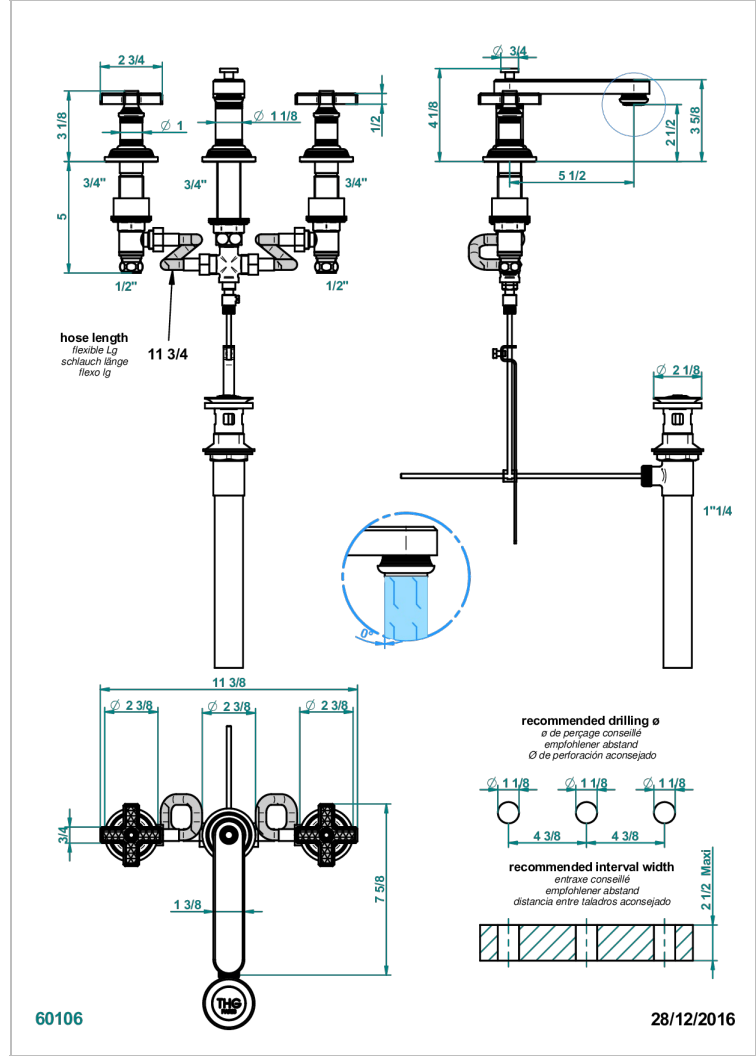

WEST COAST WITH GUILLOCHE DECOR

U9C-151/US

Widespread lavatory set with drain

CHARACTERISTIC

- West coast with Guilloché decor
- Widespread lavatory set with drain

AVAILABLE FINITIONS

Black ceram - D30
Blush PVD - H62
Brass color PVD - H49
Brown bronze color PVD - F33
Chrome polished - A02
Copper antique matt, coated - H07