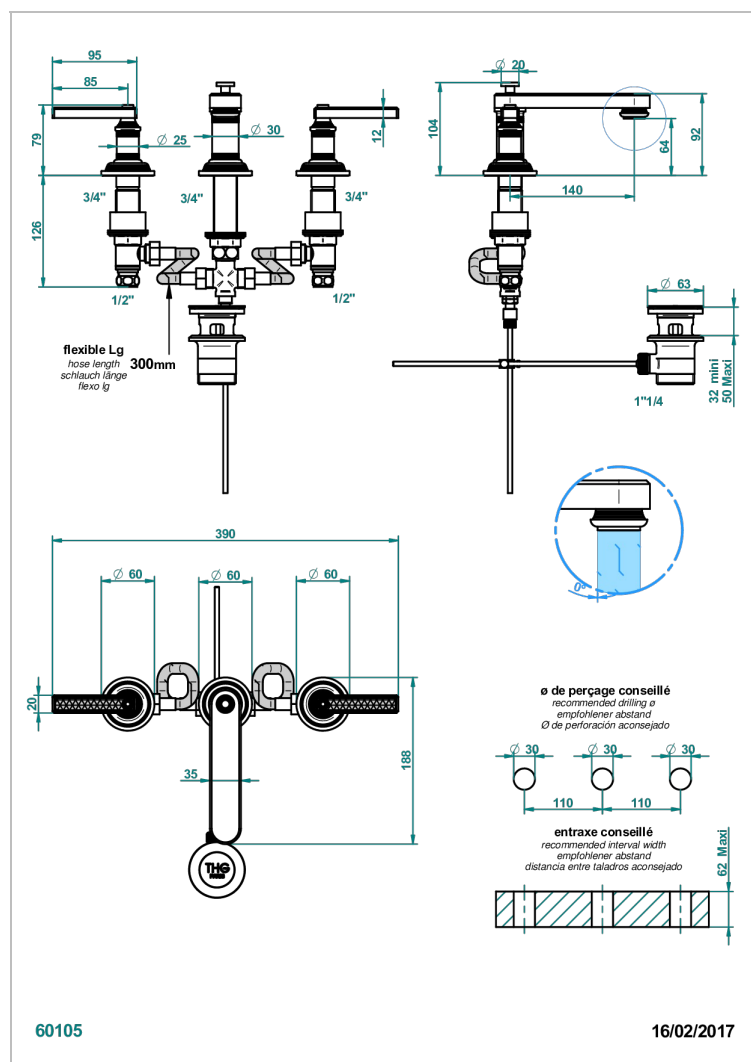

WEST COAST WITH GUILLOCHE DECOR WITH LEVER

U9D-151

Rim mounted 3-hole basin mixer with waste

CHARACTERISTIC

- ACS : 18ACCLY393
- NF : NF EN 200 - IA - Chrome
- SVGW-SSIGE : 1901-6813

STANDARDS

AVAILABLE FINITIONS