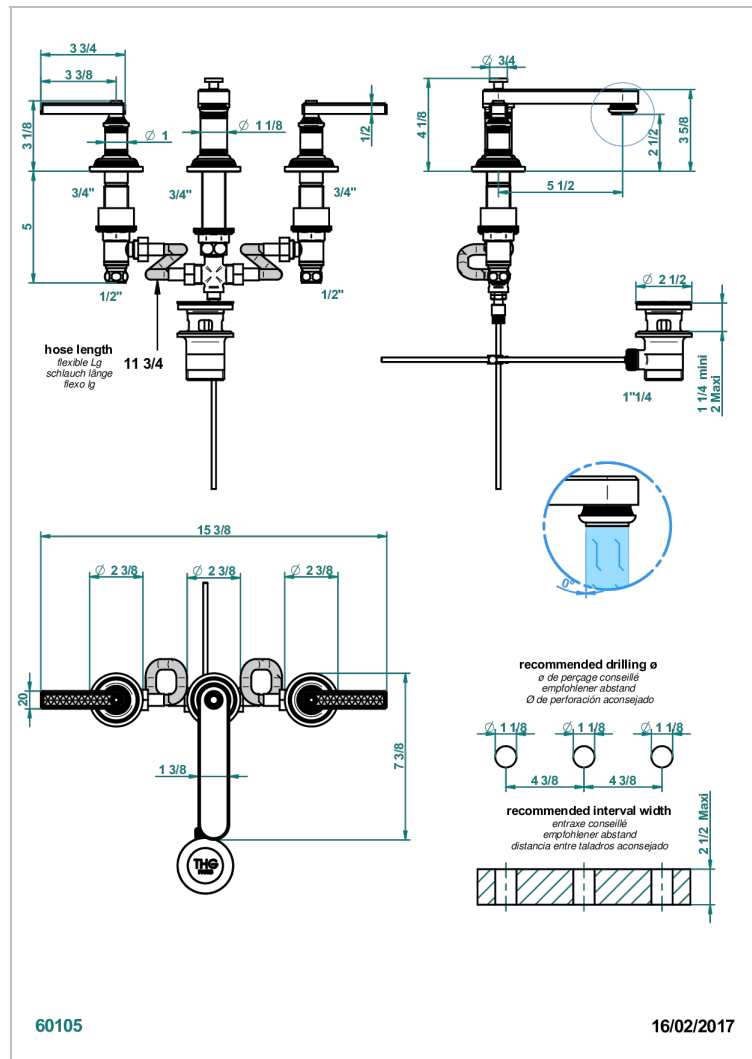

# WEST COAST WITH GUILLOCHE DECOR WITH LEVER

U9D-151

Rim mounted 3-hole basin mixer with waste

## CHARACTERISTIC

- ACS : 18ACCLY393
- NF : NF EN 200 - IA - Chrome
- SVGW-SSIGE : 1901-6813