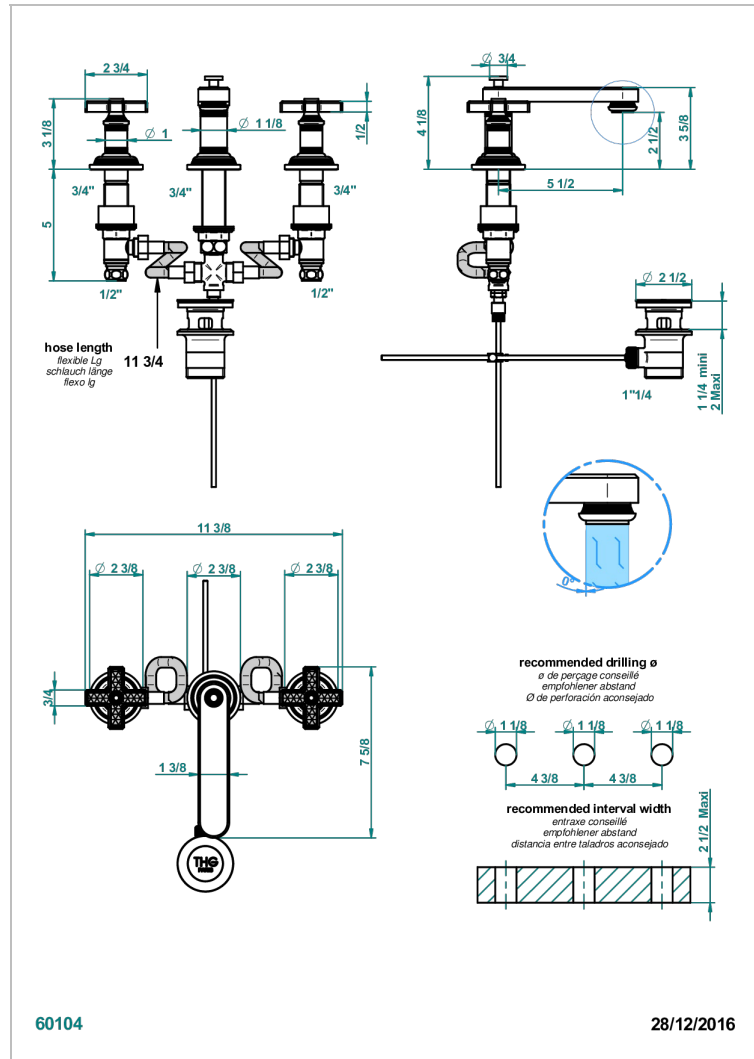

WEST COAST WITH GUILLOCHE DECOR

U9C-151

Rim mounted 3-hole basin mixer with waste

CHARACTERISTIC

- ACS : 18ACCLY393
- NF : NF EN 200 - IA - Chrome
- SVGW-SSIGE : 1901-6813

STANDARDS

AVAILABLE FINITIONS

Antique nickel - H28
Black ceram - D30
Blush PVD - H62
Brass color PVD - H49
Brown bronze color PVD - F33
Gold color PVD - H52