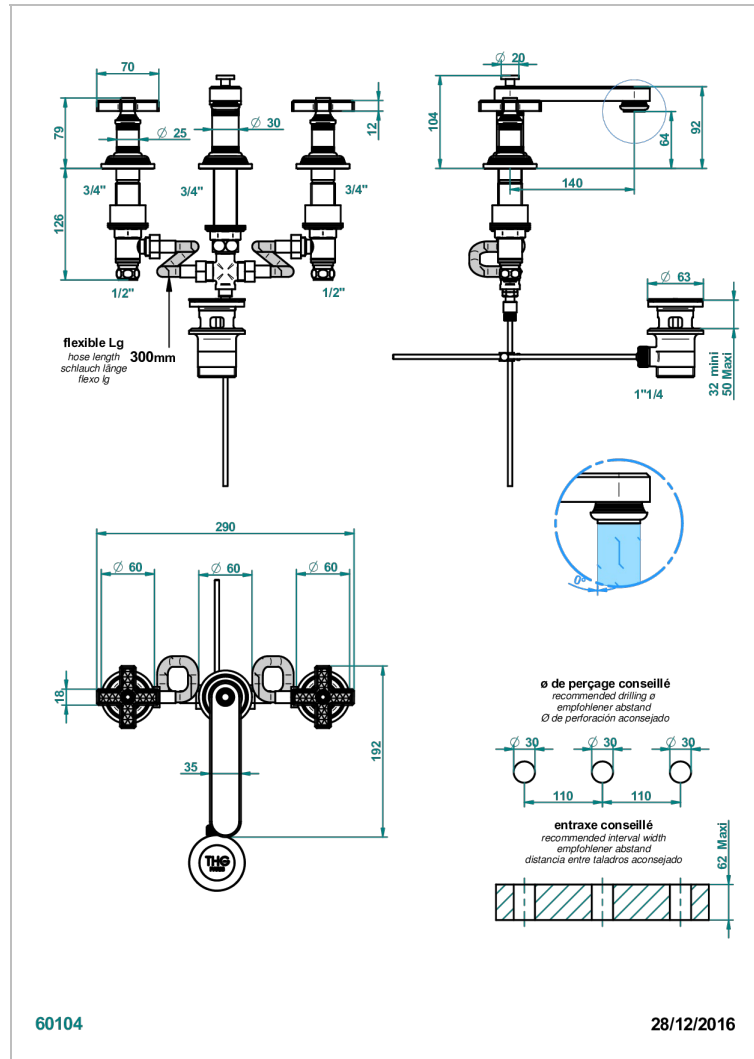

WEST COAST WITH GUILLOCHE DECOR

U9C-151

Rim mounted 3-hole basin mixer with waste

CHARACTERISTIC

- ACS : 18ACCLY393
- NF : NF EN 200 - IA - Chrome
- SVGW-SSIGE : 1901-6813

STANDARDS

AVAILABLE FINITIONS

Antique nickel - H28
Black ceram - D30
Blush PVD - H62
Brass color PVD - H49
Brown bronze color PVD - F33
Gold color PVD - H52