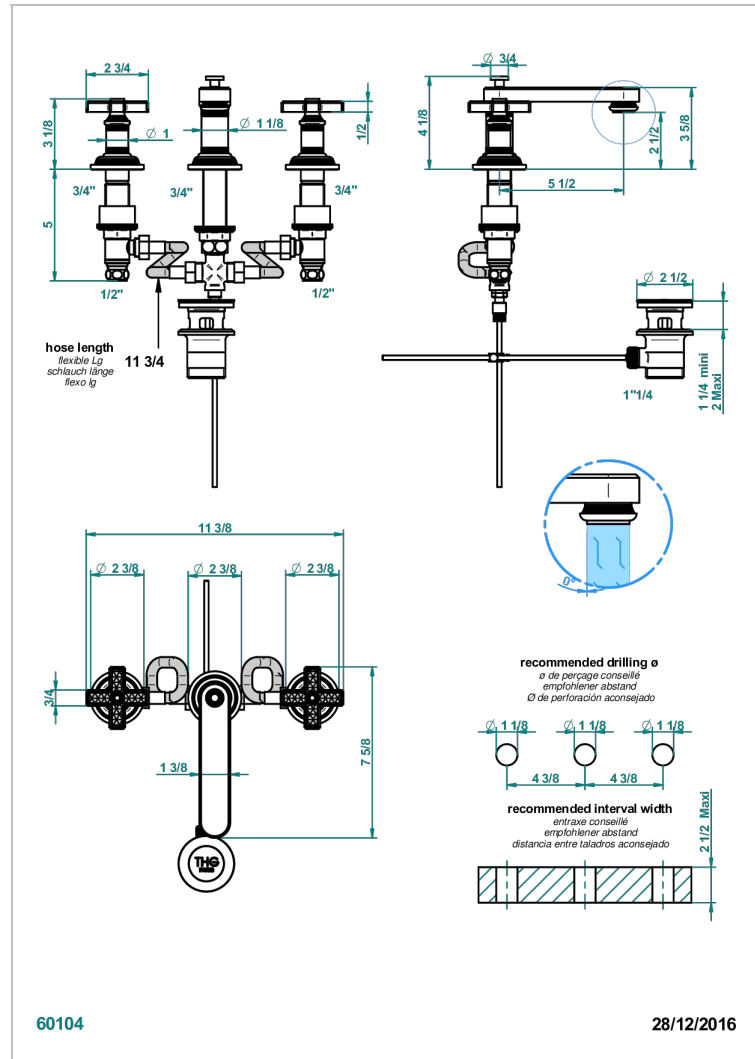

# WEST COAST WITH GUILLOCHE DECOR

U9C-151

Rim mounted 3-hole basin mixer with waste

## CHARACTERISTIC

- ACS : 18ACCLY393
- NF : NF EN 200 - IA - Chrome
- SVGW-SSIGE : 1901-6813