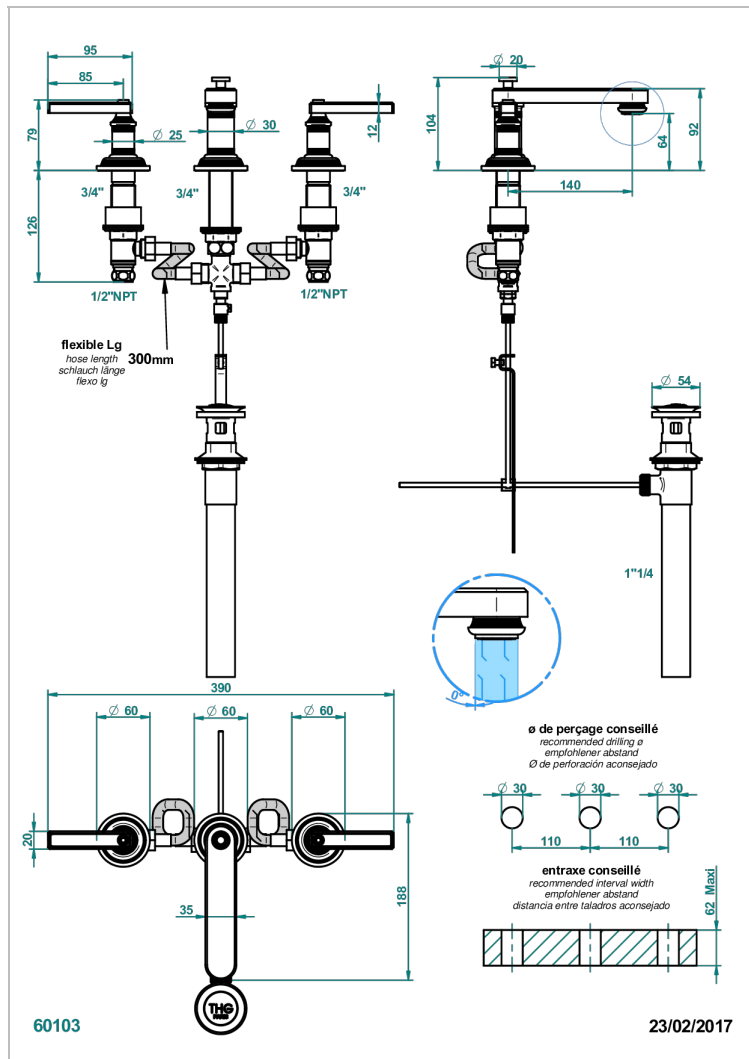

WEST COAST METAL WITH LEVER HANDLES

U9B-151/US

Widespread lavatory set with drain

CHARACTERISTIC

- West Coast Metal with lever handles
- Widespread lavatory set with drain

AVAILABLE FINITIONS

Black ceram - D30
Blush PVD - H62
Brass color PVD - H49
Brown bronze color PVD - F33
Chrome polished - A02
Copper antique matt, coated - H07

Matt nickel (American satin) - C01
Matt nickel color PVD - H56
Natural smoked Brass - A13
Nickel antique / Sovereign - H28
Nickel color PVD - H55
Nickel polished - B01

Polished chrome with gold inlay - GA1
Soft gold - F30
Soft matt gold - F31
Umber PVD - H66