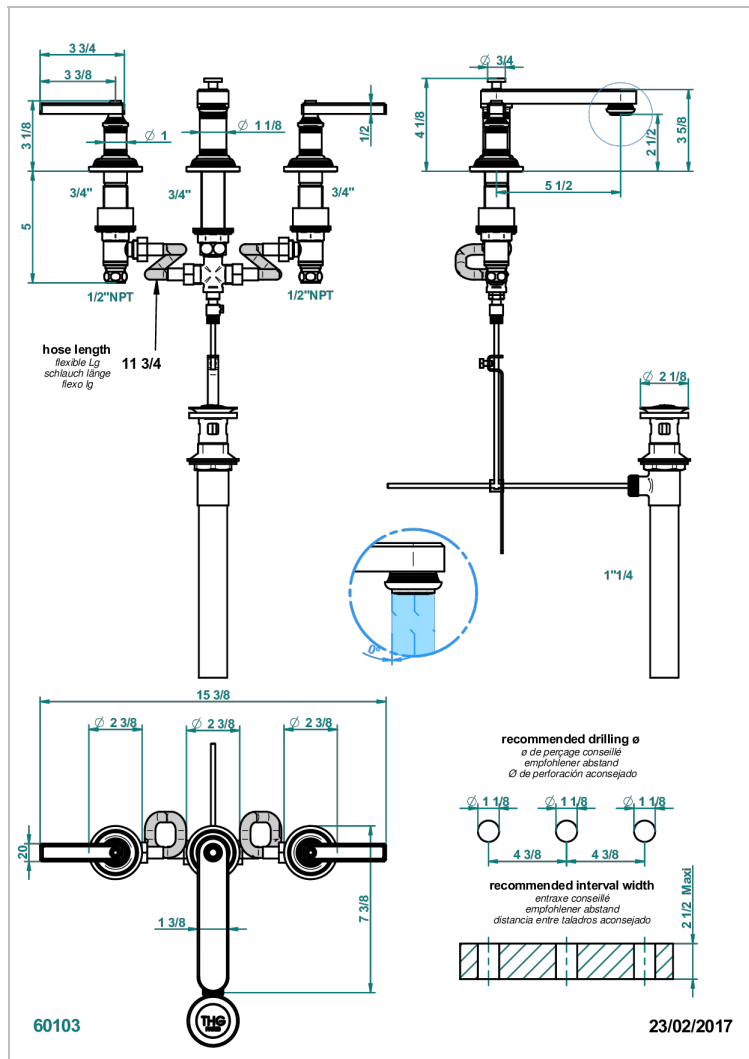

WEST COAST METAL WITH LEVER HANDLES

U9B-151/US

Widespread lavatory set with drain

CHARACTERISTIC

- West Coast Metal with lever handles
- Widespread lavatory set with drain

AVAILABLE FINITIONS

Black ceram - D30
Blush PVD - H62
Brass color PVD - H49
Brown bronze color PVD - F33
Chrome polished - A02
Copper antique matt, coated - H07

Matt nickel (American satin) - C01
Matt nickel color PVD - H56
Natural smoked Brass - A13
Nickel antique / Sovereign - H28
Nickel color PVD - H55
Nickel polished - B01

Polished chrome with gold inlay - GA1
Soft gold - F30
Soft matt gold - F31
Umber PVD - H66