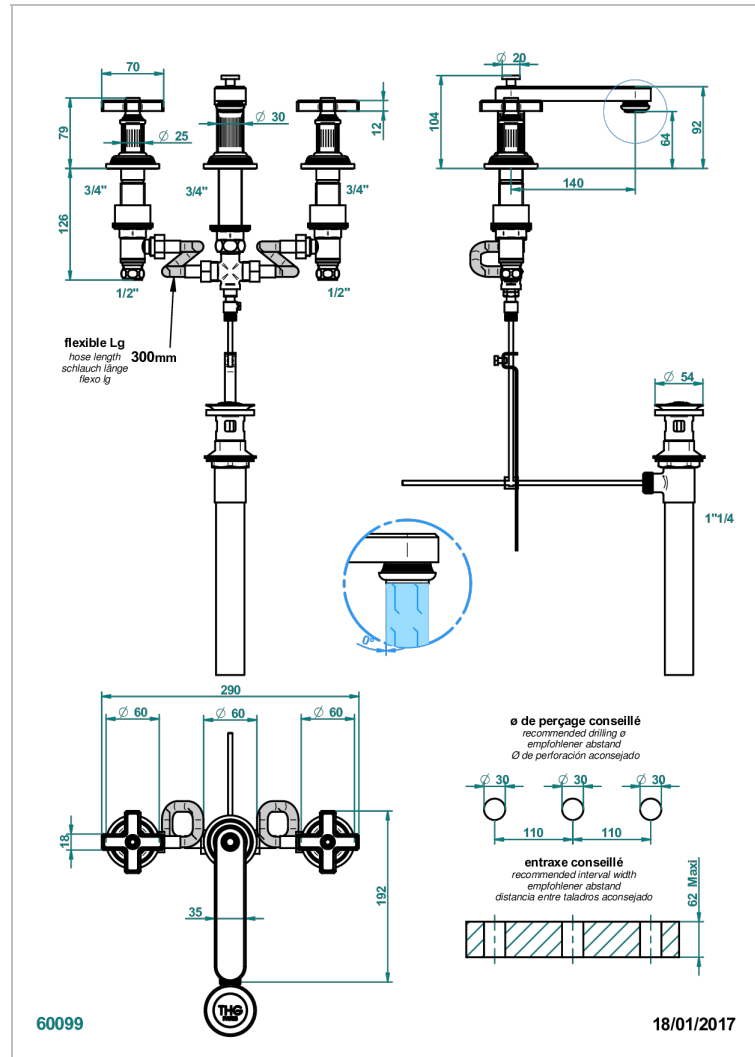

GRAND CENTRAL METAL

U9K-151/US

Rim mounted 3-hole basin mixer with waste

THG[®]
PARIS

CARACTERÍSTICAS

- Grand central Metal
- Rim mounted 3-hole basin mixer with waste

ACABADOS DISPONIBLES

Bronce claro - D01
Cerámica negra mate - D30
Cobre viejo mate - H07
Cromo - A02
Cromo mate - C02
Dorado - F01