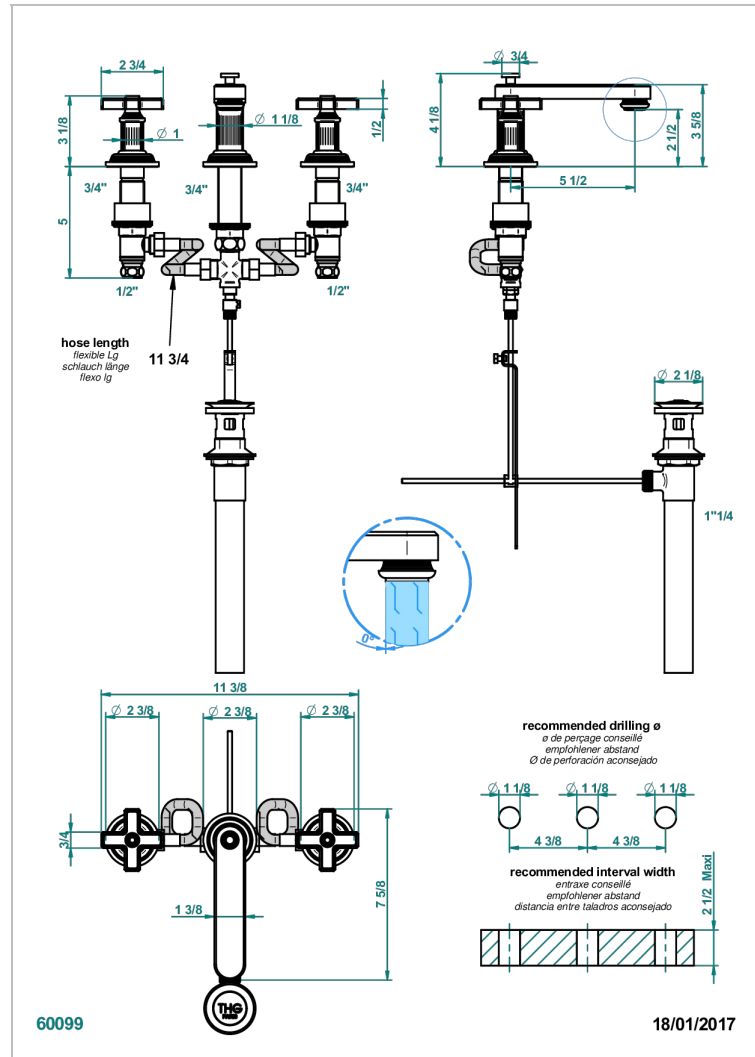

# GRAND CENTRAL METAL

U9K-151/US

Rim mounted 3-hole basin mixer with waste

THG<sup>®</sup>  
PARIS

## CARACTERÍSTICAS

- Grand central Metal
- Rim mounted 3-hole basin mixer with waste