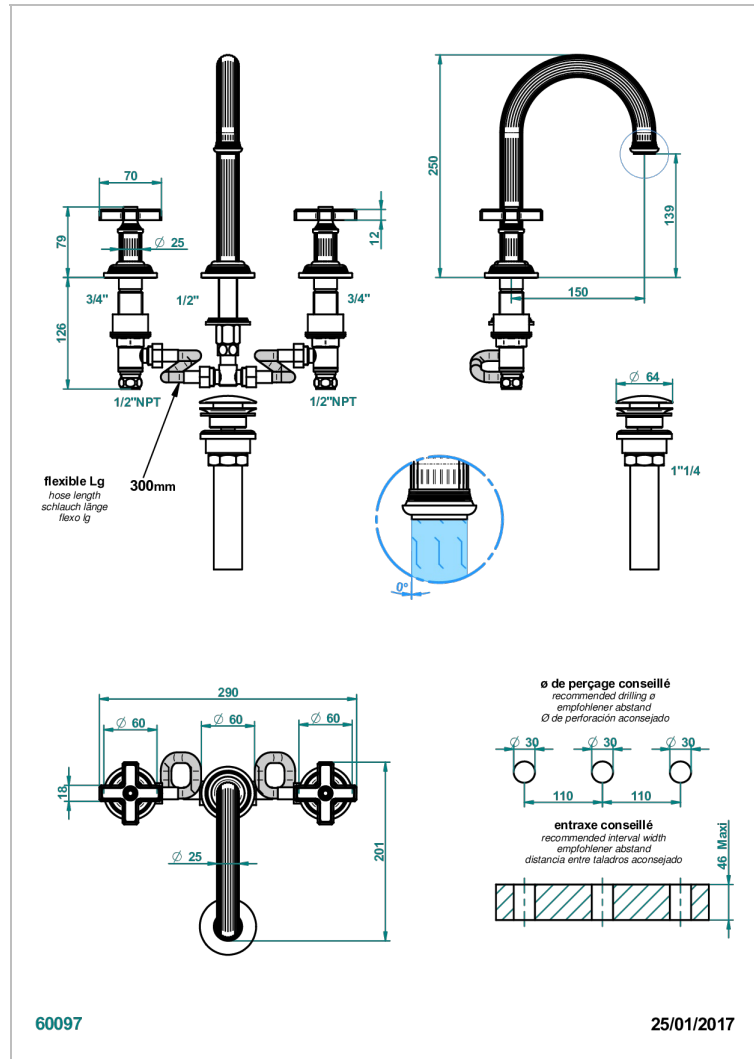

GRAND CENTRAL METAL

U9K-152/US

Rim mounted 3-hole basin mixer with waste, high spout

CARACTERÍSTICAS

- Grand central Metal
- Rim mounted 3-hole basin mixer with waste, high spout

ACABADOS DISPONIBLES

Bronce claro - D01
Cerámica negra mate - D30
Cobre viejo mate - H07
Cromo - A02
Cromo mate - C02
Dorado - F01

Dorado mate - F07
Dorado pálido - F30
Dorado pálido mate (sin barniz) - F31
Natural smoked Brass - A13
Níquel - B01
Níquel mate - C01

Níquel viejo - H28
Polished chrome with gold inlay - GA1
Pvd blush - H62
Pvd blush mate - H60
Pvd color latón - H49
Pvd color latón mate - H50