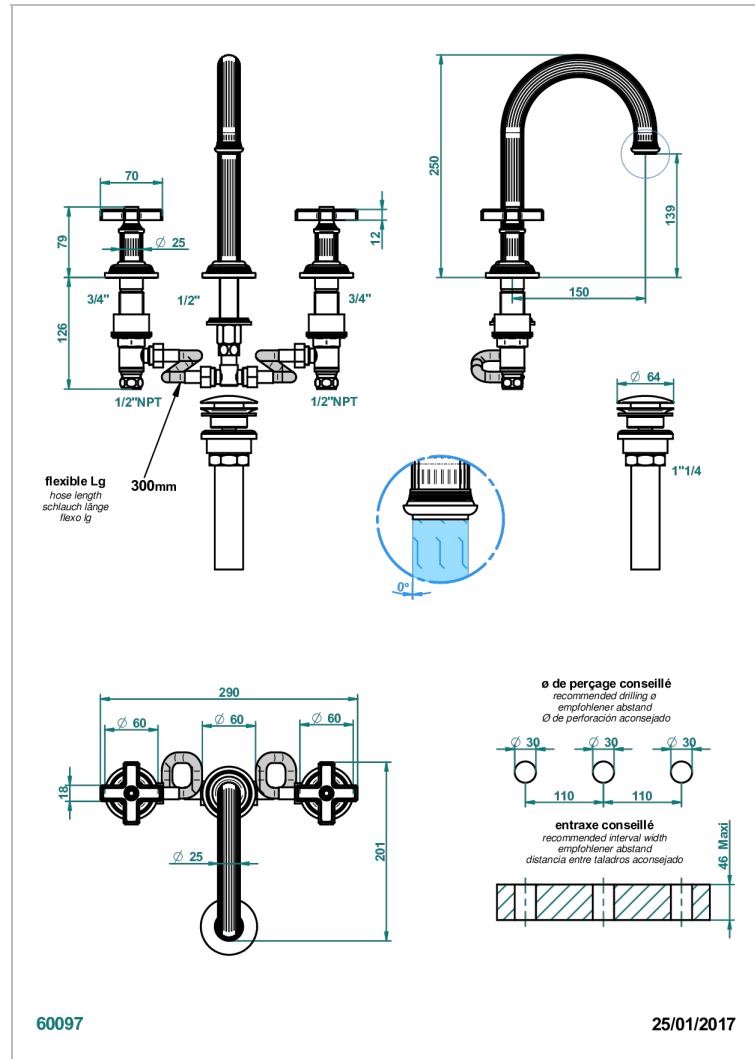

GRAND CENTRAL METAL

U9K-152/US

Widespread lavatory set, high spout, with drain

CHARACTERISTIC

- Grand central Metal
- Widespread lavatory set, high spout, with drain

AVAILABLE FINITIONS

Black ceram - D30
Blush PVD - H62
Brass color PVD - H49
Brown bronze color PVD - F33
Chrome polished - A02
Copper antique matt, coated - H07

Matt nickel (American satin) - C01
Matt nickel color PVD - H56
Natural smoked Brass - A13
Nickel antique / Sovereign - H28
Nickel color PVD - H55
Nickel polished - B01

Polished chrome with gold inlay - GA1
Soft gold - F30
Soft matt gold - F31
Umber PVD - H66