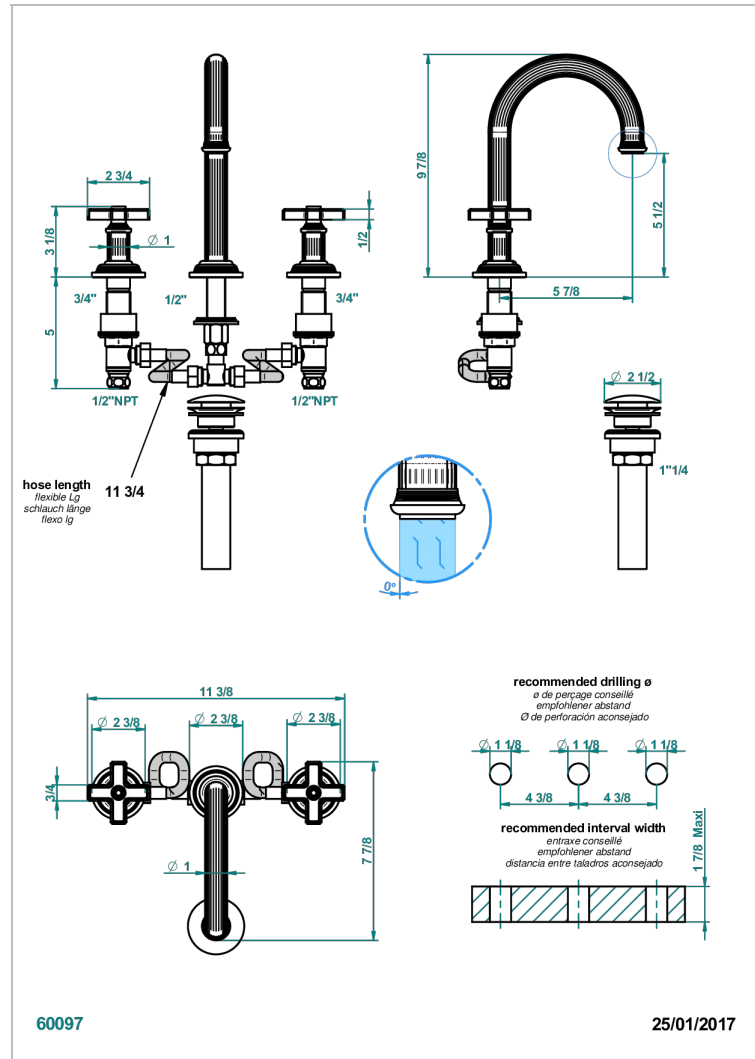

# GRAND CENTRAL METAL

U9K-152/US

Rim mounted 3-hole basin mixer with waste, high spout

## CARACTERÍSTICAS

- Grand central Metal
- Rim mounted 3-hole basin mixer with waste, high spout