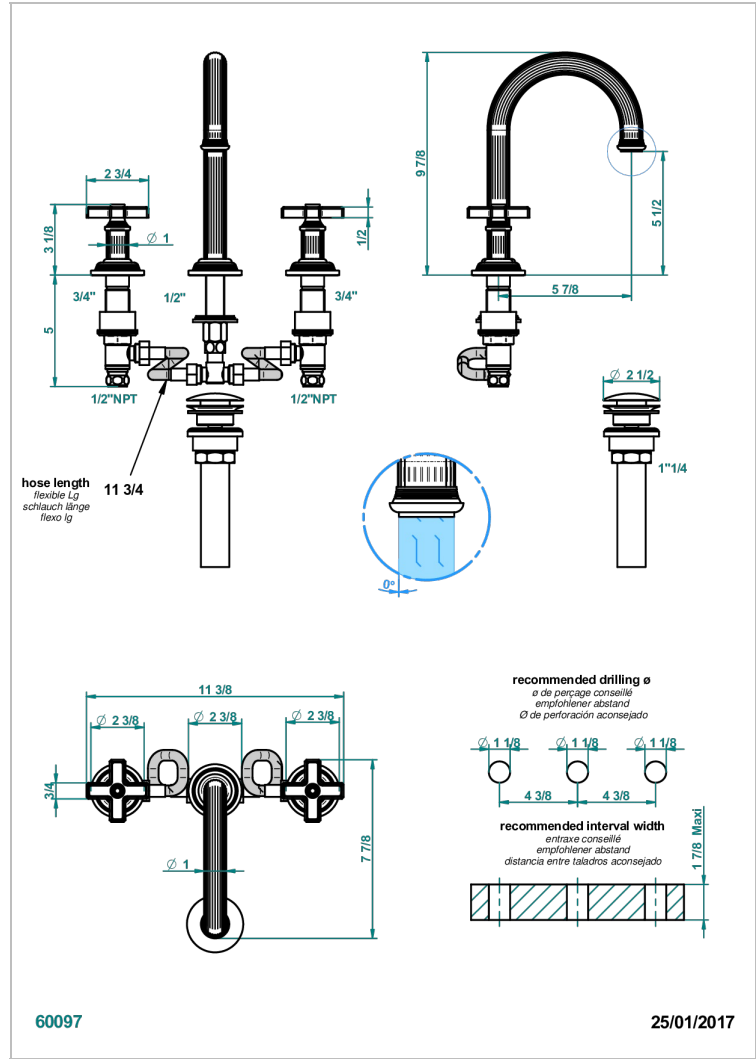

GRAND CENTRAL METAL

U9K-152/US

Widespread lavatory set, high spout, with drain

THG[®]
PARIS

CHARACTERISTIC

- Grand central Metal
- Widespread lavatory set, high spout, with drain

AVAILABLE FINITIONS

Black ceram - D30
Blush PVD - H62
Brass color PVD - H49
Brown bronze color PVD - F33
Chrome polished - A02
Copper antique matt, coated - H07

Matt nickel (American satin) - C01
Matt nickel color PVD - H56
Natural smoked Brass - A13
Nickel antique / Sovereign - H28
Nickel color PVD - H55
Nickel polished - B01

Polished chrome with gold inlay - GA1
Soft gold - F30
Soft matt gold - F31
Umber PVD - H66