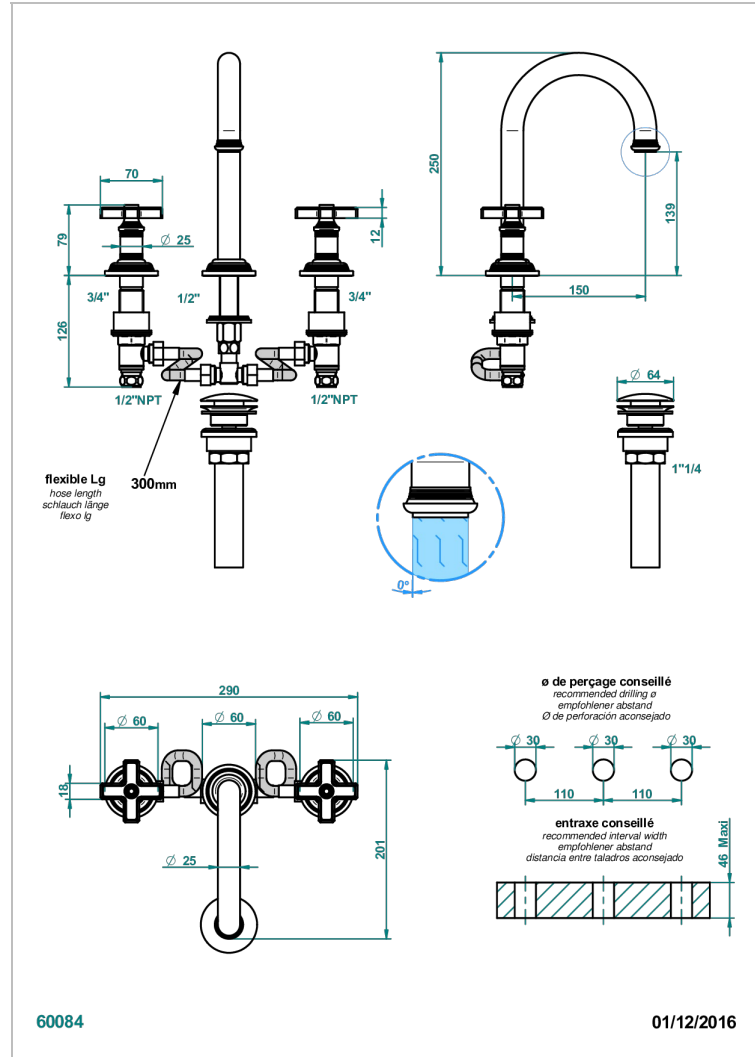

Rim mounted 3-hole basin mixer with waste, high spout

CARACTERÍSTICAS

- West Coast Metal
- Rim mounted 3-hole basin mixer with waste, high spout

ACABADOS DISPONIBLES

Bronce claro - D01
Cerámica negra mate - D30
Cobre viejo mate - H07
Cromo - A02
Cromo mate - C02
Dorado - F01

Dorado mate - F07
Dorado pálido - F30
Dorado pálido mate (sin barniz) - F31
Natural smoked Brass - A13
Níquel - B01
Níquel mate - C01

Níquel viejo - H28
Polished chrome with gold inlay - GA1
Pvd blush - H62
Pvd blush mate - H60
Pvd color latón - H49
Pvd color latón mate - H50