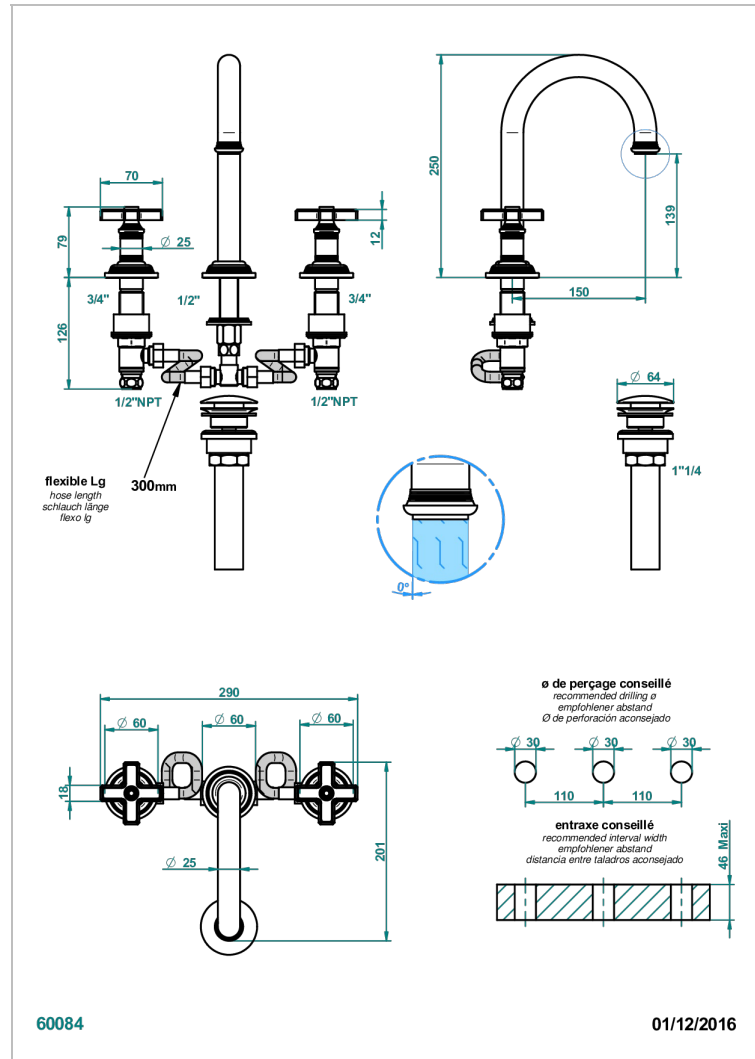

Widespread lavatory set, high spout, with drain

CHARACTERISTIC

- West Coast Metal
- Widespread lavatory set, high spout, with drain

AVAILABLE FINITIONS

Black ceram - D30
Blush PVD - H62
Brass color PVD - H49
Brown bronze color PVD - F33
Chrome polished - A02
Copper antique matt, coated - H07

Matt nickel (American satin) - C01
Matt nickel color PVD - H56
Natural smoked Brass - A13
Nickel antique / Sovereign - H28
Nickel color PVD - H55
Nickel polished - B01

Polished chrome with gold inlay - GA1
Soft gold - F30
Soft matt gold - F31
Umber PVD - H66