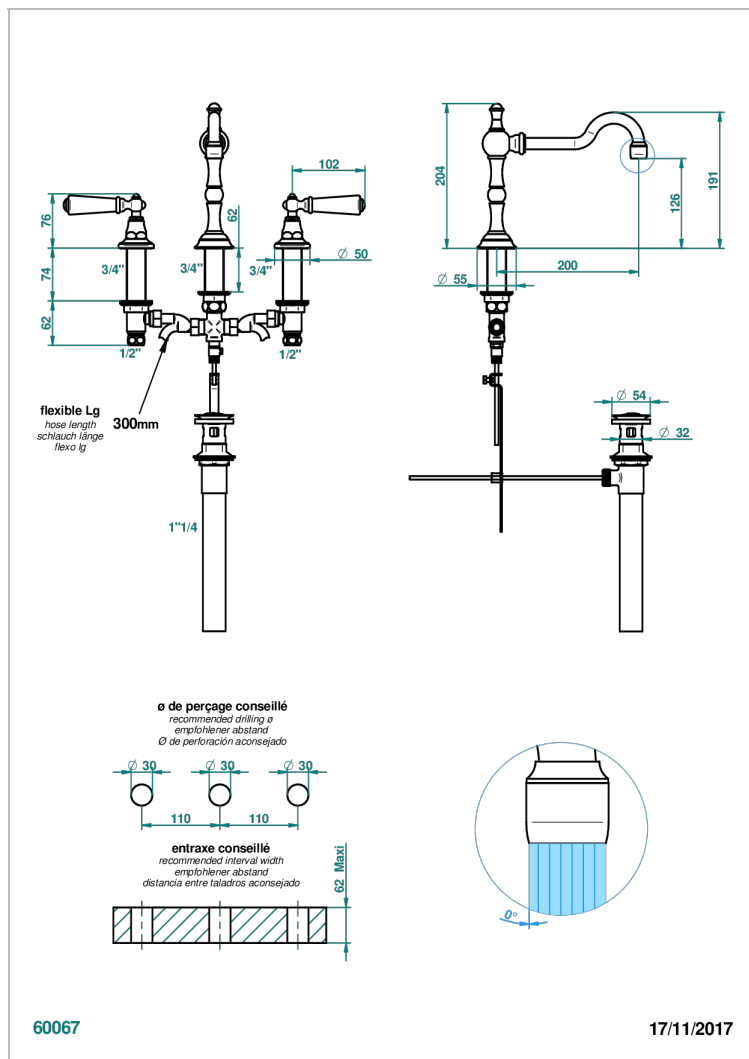

1900 CON MANETAS METAL LISO

G3M-151M/US

Rim mounted 3-hole basin mixer with waste for marble

THG[®]
PARIS

CARACTERÍSTICAS

- 1900 con manetas metal liso
- Rim mounted 3-hole basin mixer with waste for marble

Níquel mate - C01
Níquel viejo - H28
Pvd blush - H62
Pvd blush mate - H60
Pvd color latón - H49
Pvd color latón mate - H50

Pvd color níquel - H55
Pvd color níquel mate - H56
Pvd color oro - H52
Pvd color oro mate - H53
Pvd grafito - H64
Pvd grafito mate - H65