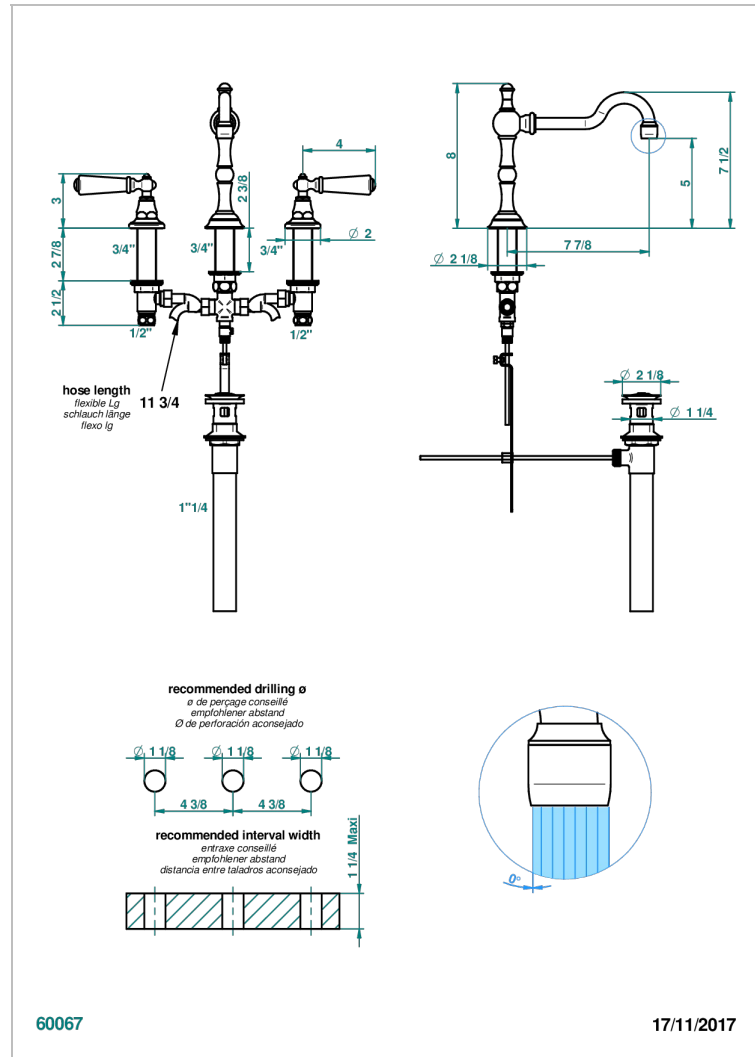

1900 CON MANETAS METAL LISO

G3M-151M/US

Rim mounted 3-hole basin mixer with waste for marble

CARACTERÍSTICAS

- 1900 con manetas metal liso
- Rim mounted 3-hole basin mixer with waste for marble

ACABADOS DISPONIBLES