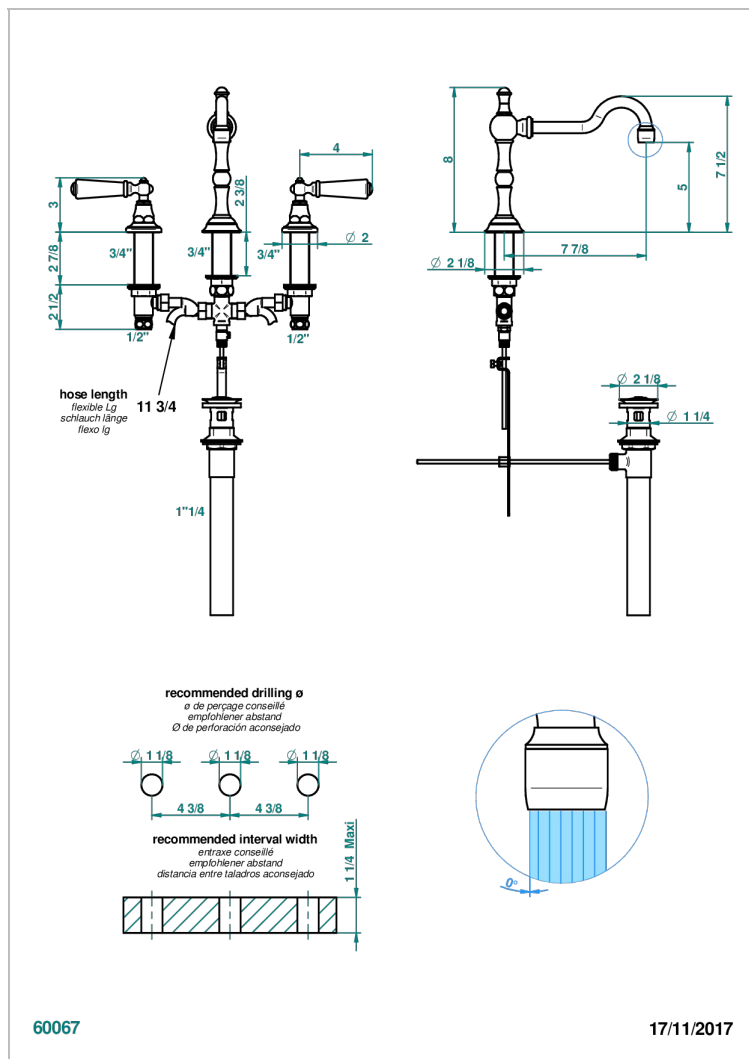

1900 WITH SMOOTH METAL LEVER HANDLES

G3M-151M/US

Widespread lavatory set with drain for 1 1/4" + countertop

CHARACTERISTIC

- 1900 with smooth metal lever handles
- Widespread lavatory set with drain for 1 1/4" + countertop