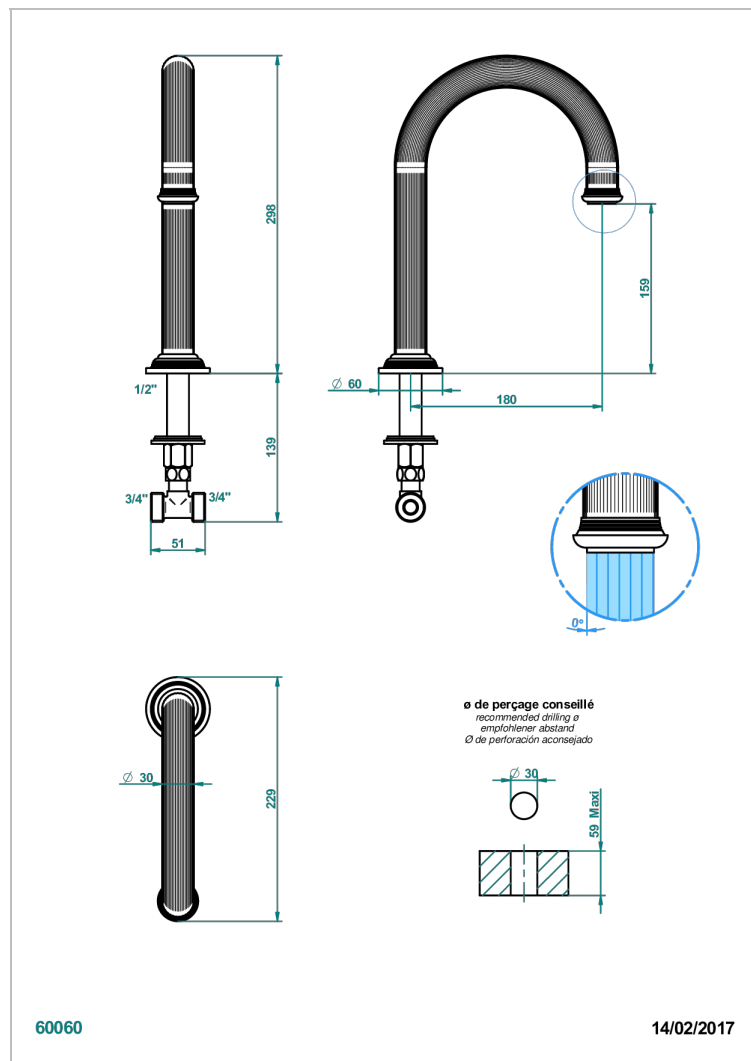

# GRAND CENTRAL METAL WITH LEVER HANDLES

U9L-29SGH

Tub spout, high

## CHARACTERISTIC

- Grand central Metal with lever handles
- Tub spout, high