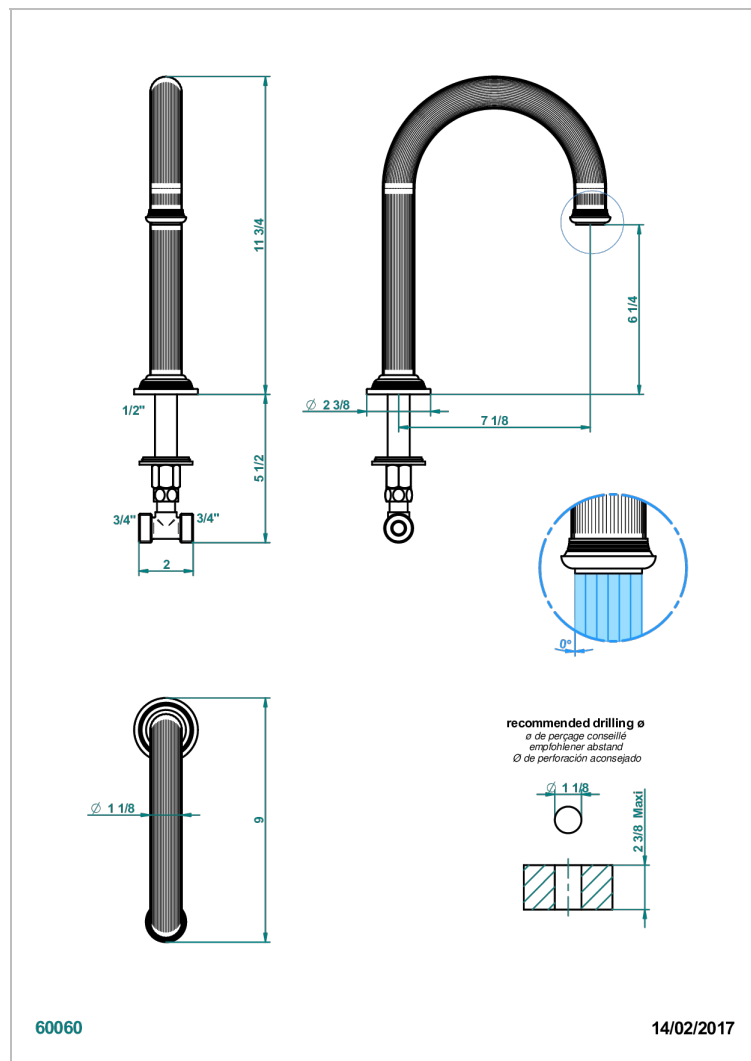

GRAND CENTRAL METAL WITH LEVER HANDLES

U9L-29SGH

Tub spout, high

CHARACTERISTIC

- Grand central Metal with lever handles
- Tub spout, high

AVAILABLE FINITIONS

Black ceram - D30
 Blush PVD - H62
 Brass color PVD - H49
 Brown bronze color PVD - F33
 Chrome polished - A02
 Copper antique matt, coated - H07