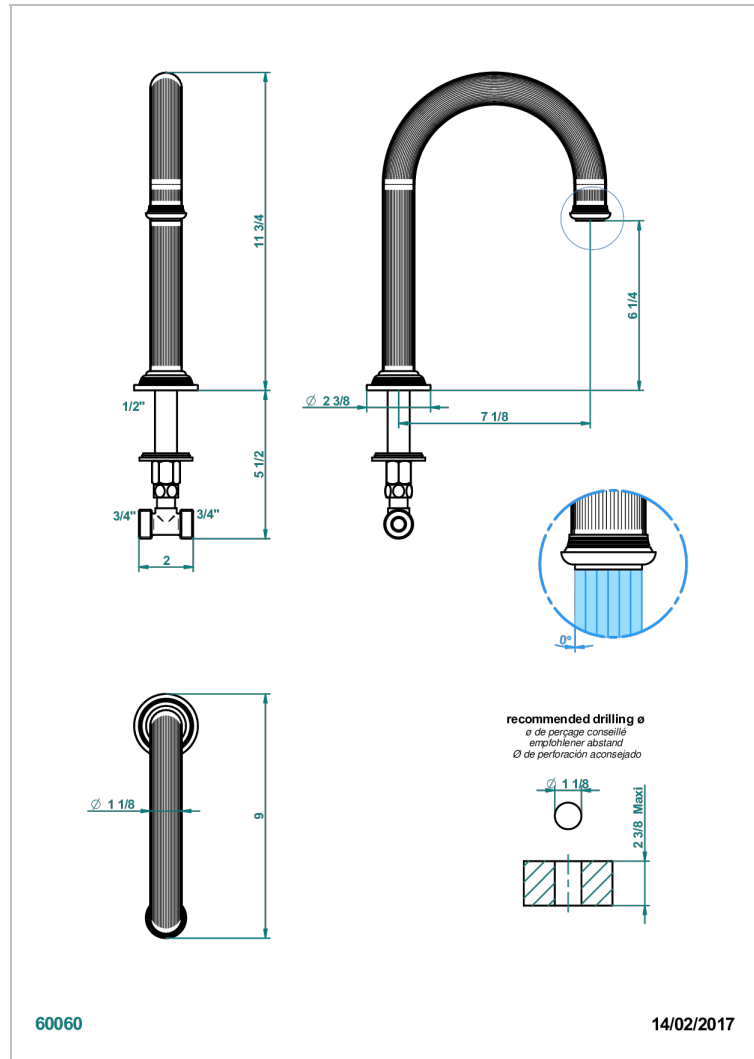

GRAND CENTRAL METAL WITH LEVER

U9L-29SGH

Rim mounted bath spout, high model

CHARACTERISTIC

- Grand central Metal with lever
- Rim mounted bath spout, high model

AVAILABLE FINITIONS

Antique nickel - H28
Black ceram - D30
Blush PVD - H62
Brass color PVD - H49
Brown bronze color PVD - F33
Gold color PVD - H52