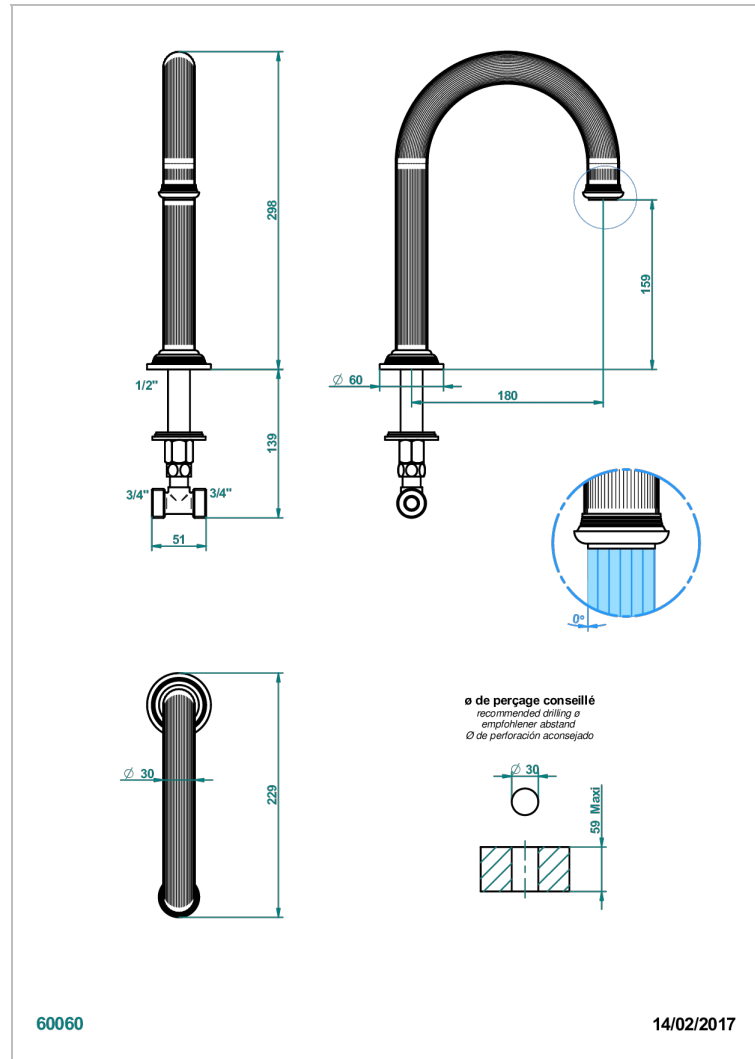

GRAND CENTRAL METAL WITH LEVER

U9L-29SGH

Rim mounted bath spout, high model

CHARACTERISTIC

- Grand central Metal with lever
- Rim mounted bath spout, high model

AVAILABLE FINITIONS

Antique nickel - H28
Black ceram - D30
Blush PVD - H62
Brass color PVD - H49
Brown bronze color PVD - F33
Gold color PVD - H52