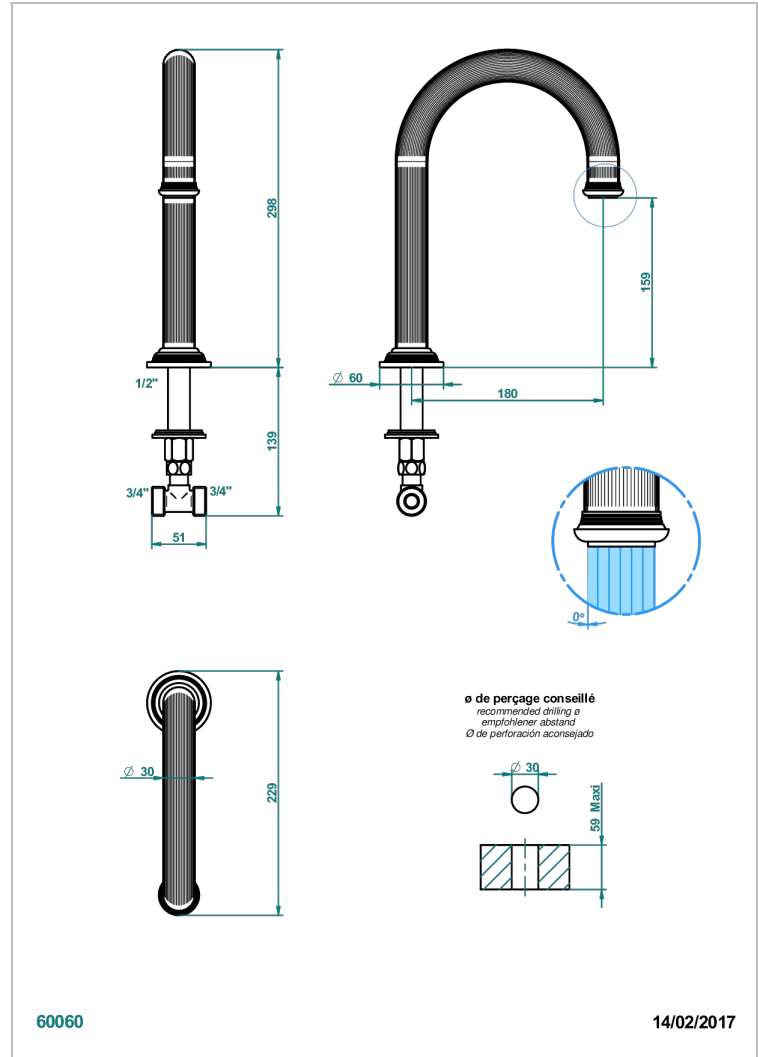

GRAND CENTRAL METAL WITH LEVER

U9L-29SGH

台式3/4"超大号浴缸高喷嘴

THG[®]
PARIS

60060

14/02/2017

特色

- Grand central Metal with lever
- 台式3/4"超大号浴缸高喷嘴