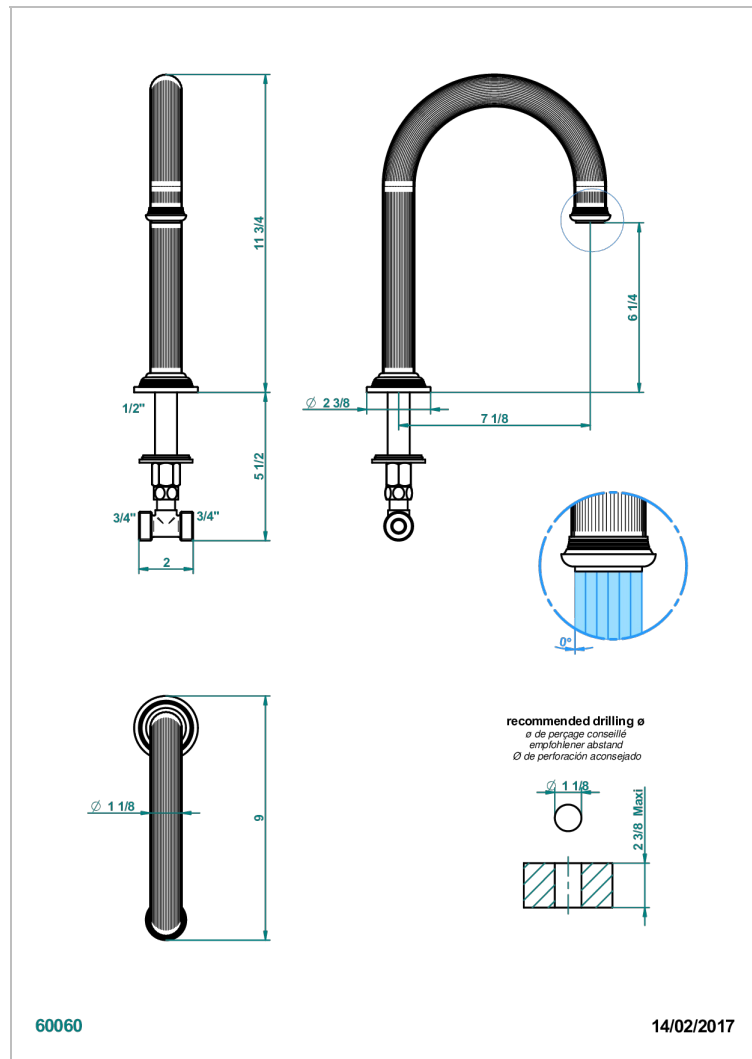

GRAND CENTRAL METAL WITH LEVER

U9L-29SGH

Rim mounted bath spout, high model

CHARACTERISTIC

- Grand central Metal with lever
- Rim mounted bath spout, high model

AVAILABLE FINITIONS

Antique nickel - H28
Black ceram - D30
Blush PVD - H62
Brass color PVD - H49
Brown bronze color PVD - F33
Gold color PVD - H52