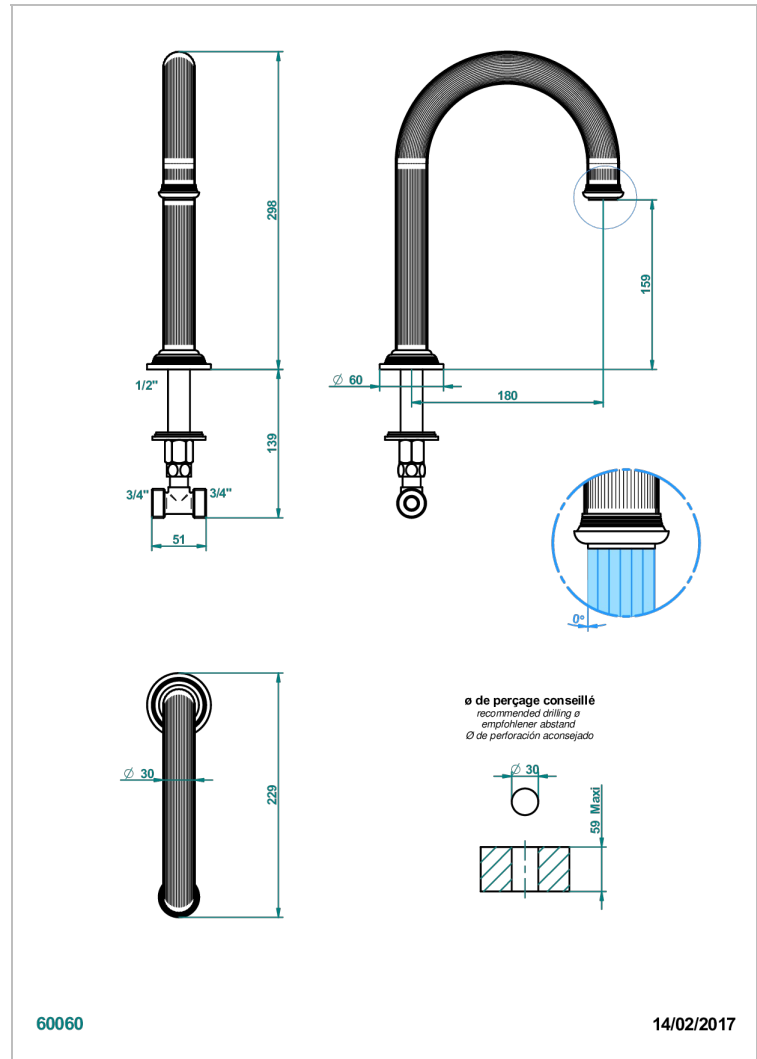

# GRAND CENTRAL METAL

U9K-29SGH

Tub spout, high

THG<sup>®</sup>  
PARIS

## CHARACTERISTIC

- Grand central Metal
- Tub spout, high