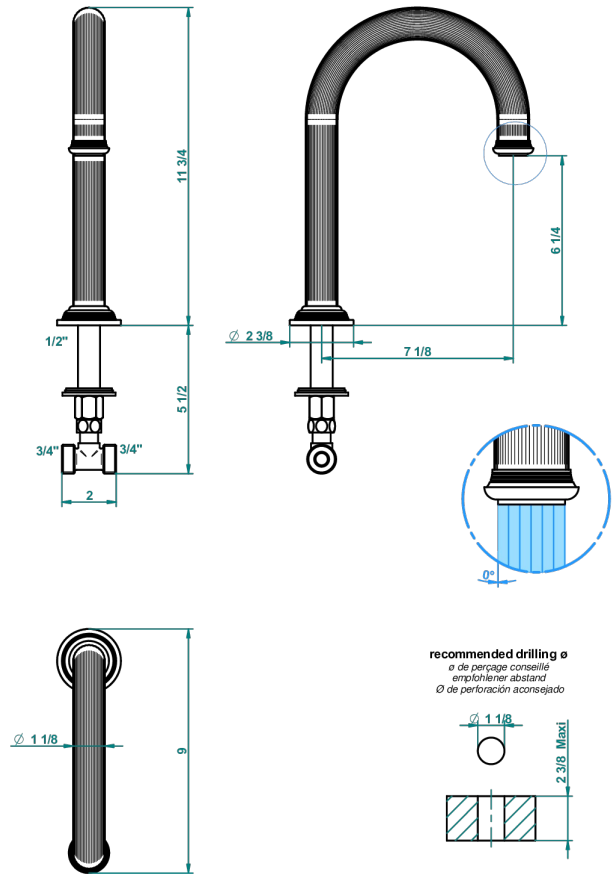

GRAND CENTRAL METAL

U9K-29SGH

Tub spout, high

THG[®]
PARIS

60060

14/02/2017

CHARACTERISTIC

- Grand central Metal
- Tub spout, high