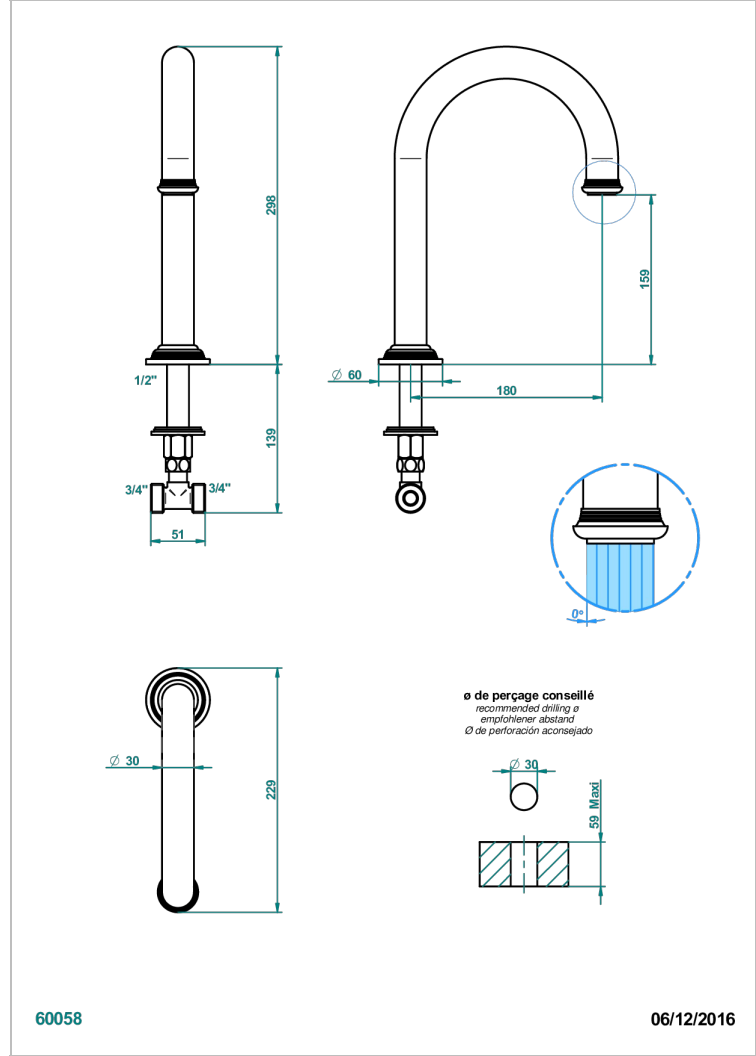

WEST COAST METAL WITH LEVER HANDLES

U9B-29SGH

Tub spout, high

CHARACTERISTIC

- West Coast Metal with lever handles
- Tub spout, high

AVAILABLE FINITIONS

Black ceram - D30
Blush PVD - H62
Brass color PVD - H49
Brown bronze color PVD - F33
Chrome polished - A02
Copper antique matt, coated - H07