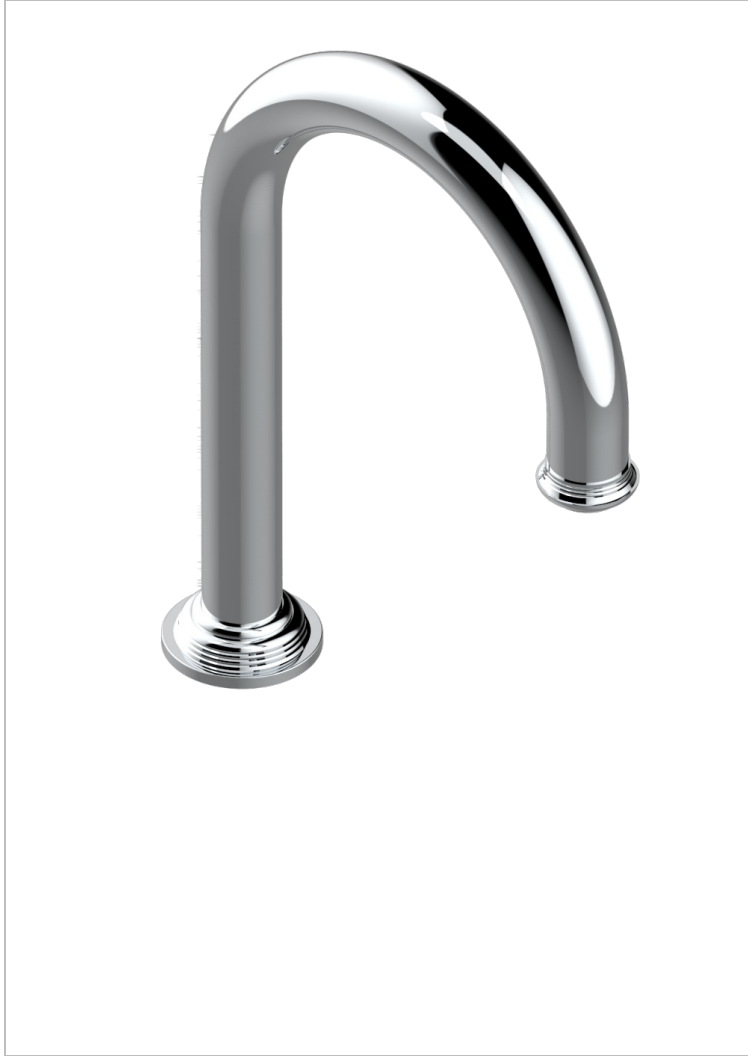

WEST COAST METAL WITH LEVER HANDLES

U9B-29SGH

Tub spout, high

CHARACTERISTIC

- West Coast Metal with lever handles
- Tub spout, high

AVAILABLE FINITIONS

Black ceram - D30
Blush PVD - H62
Brass color PVD - H49
Brown bronze color PVD - F33
Chrome polished - A02
Copper antique matt, coated - H07

Gold color PVD - H52
Gold mat - F07
Gold polished - F01
Graphite PVD - H64
Light coated bronze - D01
Matt Umber PVD - H67

Matt blush PVD - H60
Matt brass color PVD - H50
Matt brown bronze color PVD - F34
Matt chrome (American satin) - C02
Matt gold color PVD - H53
Matt graphite PVD - H65

Matt nickel (American satin) - C01
Matt nickel color PVD - H56
Natural smoked Brass - A13
Nickel antique / Sovereign - H28
Nickel color PVD - H55
Nickel polished - B01

Polished chrome with gold inlay - GA1
Soft gold - F30
Soft matt gold - F31
Umber PVD - H66